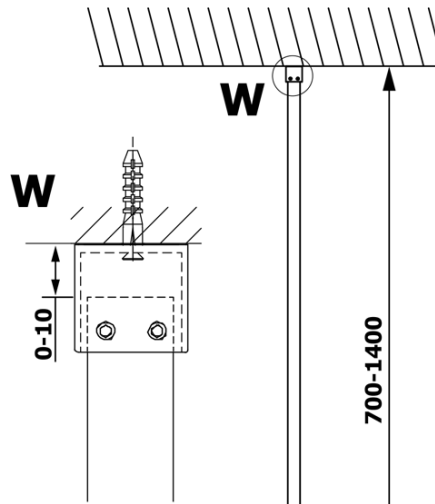

VARIO BLACK One-piece shower glass panel, wall-mount, matt glass, 1000 mm

Order code: GX1410GX1014

Basic information

Brand: Gelco
Series: VARIO

Size

Height: 2000 mm
Depth: 1000 mm

Properties

Profile colour: Black matt
Shape: Single-wall fixed screen
Glass colour: Matte glass
Glass finish: Coated glass
Glass thickness: 8 mm
Weight / Piece: 46.0 kg
Packaging: 2 Piece
Warranty: 3 years

VARIO BLACK One-piece shower glass panel, wall-mount, matt glass, 1000 mm

Technical sheet

MODEL	A
GX1470	685-700
GX1480	785-800
GX1490	885-900
GX1410	985-1000

VARIO BLACK One-piece shower glass panel, wall-mount, matt glass, 1000 mm

MODEL	A
GX1470	685-700
GX1480	785-800
GX1490	885-900
GX1410	985-1000
GX1411	1085-1100
GX1412	1185-1200
GX1413	1285-1300
GX1414	1385-1400