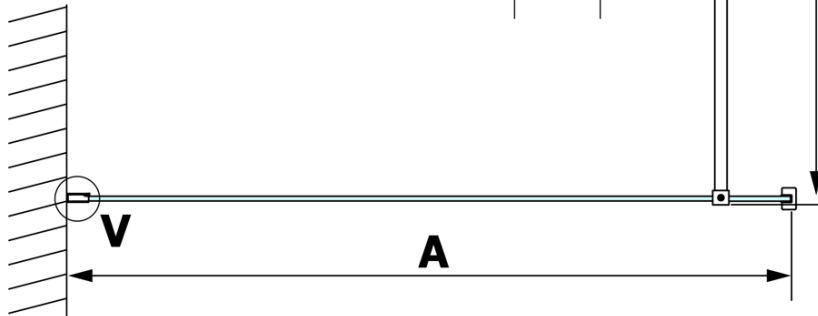

VARIO BLACK One-piece shower glass panel, wall-mount, matt glass, 1000 mm

Order code: GX1410GX1014

Basic information

Brand: Gelco
Series: VARIO

Size

Height: 2000 mm
Depth: 1000 mm

Properties

Profile colour: Black matt
Shape: Single-wall fixed screen
Glass colour: Matte glass
Glass finish: Coated glass
Glass thickness: 8 mm
Weight / Piece: 46.0 kg
Packaging: 2 Piece
Warranty: 3 years

VARIO BLACK One-piece shower glass panel, wall-mount, matt glass, 1000 mm

Technical sheet

MODEL	A
GX1470	685-700
GX1480	785-800
GX1490	885-900
GX1410	985-1000

VARIO BLACK One-piece shower glass panel, wall-mount, matt glass, 1000 mm

MODEL	A
GX1470	685-700
GX1480	785-800
GX1490	885-900
GX1410	985-1000
GX1411	1085-1100
GX1412	1185-1200
GX1413	1285-1300
GX1414	1385-1400