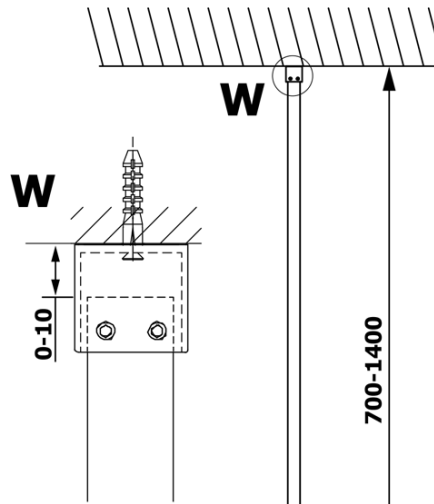

VARIO BLACK One-piece shower glass panel, wall-mount, matt glass, 1000 mm

Order code: GX1410GX1014

Basic information

Brand: Gelco
Series: VARIO

Size

Height: 2000 mm
Depth: 1000 mm

Properties

Profile colour: Black matt
Shape: Single-wall fixed screen
Glass colour: Matte glass
Glass finish: Coated glass
Glass thickness: 8 mm
Weight / Piece: 46.0 kg
Packaging: 2 Piece
Warranty: 3 years

VARIO BLACK One-piece shower glass panel, wall-mount, matt glass, 1000 mm

Technical sheet

MODEL	A
GX1470	685-700
GX1480	785-800
GX1490	885-900
GX1410	985-1000

VARIO BLACK One-piece shower glass panel, wall-mount, matt glass, 1000 mm

MODEL	A
GX1470	685-700
GX1480	785-800
GX1490	885-900
GX1410	985-1000
GX1411	1085-1100
GX1412	1185-1200
GX1413	1285-1300
GX1414	1385-1400