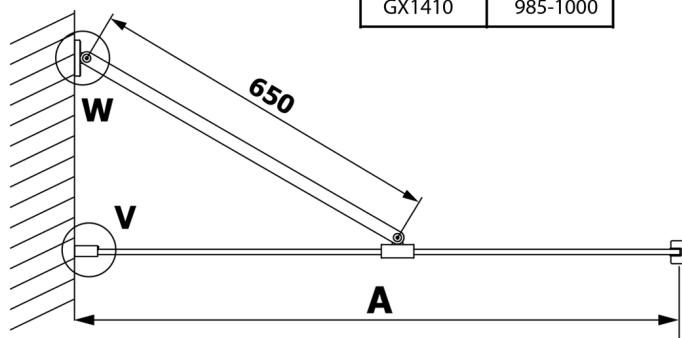

VARIO BLACK One-piece shower glass panel, wall-mount, matt glass, 1000 mm

Order code: GX1410GX1014

Size

Height: 2000 mm

Depth: 1000 mm

Properties

Warranty: 3 years

Technical sheet

MODEL	A
GX1470	685-700
GX1480	785-800
GX1490	885-900
GX1410	985-1000

VARIO BLACK One-piece shower glass panel, wall-mount, matt glass, 1000 mm

MODEL	A
GX1470	685-700
GX1480	785-800
GX1490	885-900
GX1410	985-1000
GX1411	1085-1100
GX1412	1185-1200
GX1413	1285-1300
GX1414	1385-1400