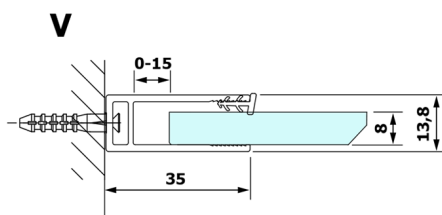

VARIO BLACK One-piece shower glass panel, wall-mount, matt glass, 1000 mm

Order code: GX1410GX1014

Size

Height: 2000 mm

Depth: 1000 mm

Properties

Warranty: 3 years

Technical sheet

MODEL	A
GX1470	685-700
GX1480	785-800
GX1490	885-900
GX1410	985-1000

VARIO BLACK One-piece shower glass panel, wall-mount, matt glass, 1000 mm

MODEL	A
GX1470	685-700
GX1480	785-800
GX1490	885-900
GX1410	985-1000
GX1411	1085-1100
GX1412	1185-1200
GX1413	1285-1300
GX1414	1385-1400