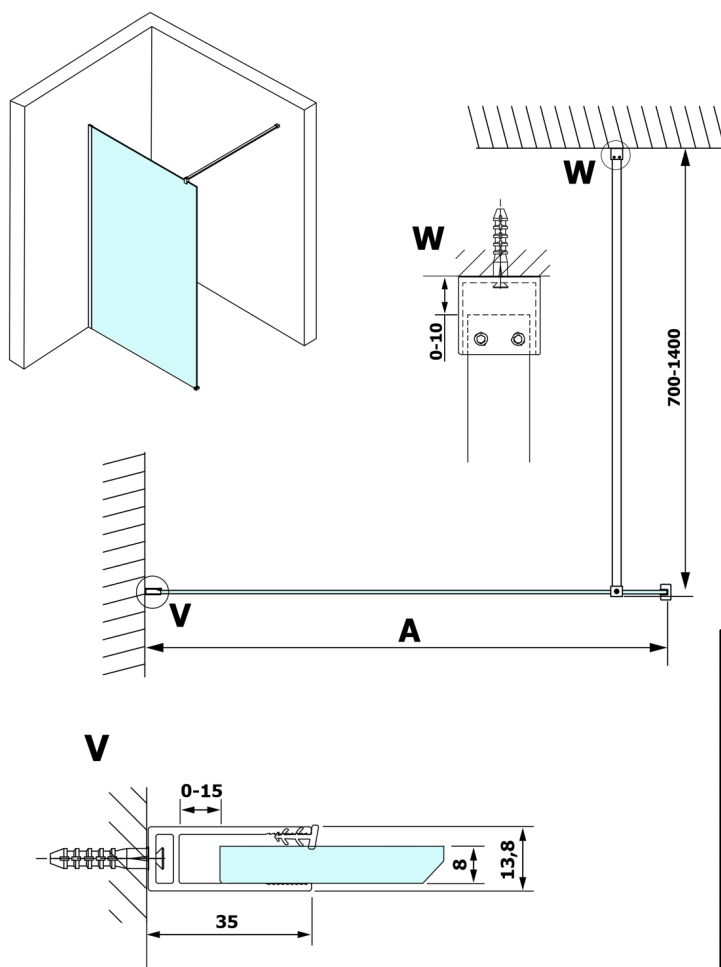

VARIO BLACK One-piece shower glass panel, wall-mount, matt glass, 1000 mm

Order code: GX1410GX1014

Size

Height: 2000 mm

Depth: 1000 mm

Properties

Warranty: 3 years

Technical sheet

MODEL	A
GX1470	685-700
GX1480	785-800
GX1490	885-900
GX1410	985-1000

VARIO BLACK One-piece shower glass panel, wall-mount, matt glass, 1000 mm

MODEL	A
GX1470	685-700
GX1480	785-800
GX1490	885-900
GX1410	985-1000
GX1411	1085-1100
GX1412	1185-1200
GX1413	1285-1300
GX1414	1385-1400