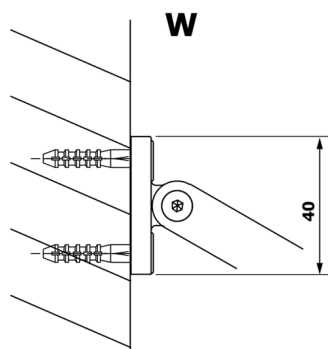

VARIO BLACK One-piece shower glass panel, wall-mount, matt glass, 1000 mm

Order code: GX1410GX1014

Size

Height: 2000 mm

Depth: 1000 mm

Properties

Warranty: 3 years

Technical sheet

MODEL	A
GX1470	685-700
GX1480	785-800
GX1490	885-900
GX1410	985-1000

VARIO BLACK One-piece shower glass panel, wall-mount, matt glass, 1000 mm

MODEL	A
GX1470	685-700
GX1480	785-800
GX1490	885-900
GX1410	985-1000
GX1411	1085-1100
GX1412	1185-1200
GX1413	1285-1300
GX1414	1385-1400