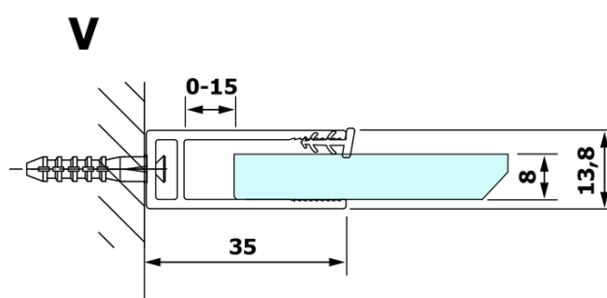

## Size

Height: 2000 mm  
Depth: 900 mm

**VARIO BLACK One-piece shower glass panel, wall-mount, matt glass, 900 mm**

**Technical sheet**

MODEL	A
GX1470	685-700
GX1480	785-800
GX1490	885-900
GX1410	985-1000

**VARIO BLACK One-piece shower glass panel, wall-mount,  
matt glass, 900 mm**