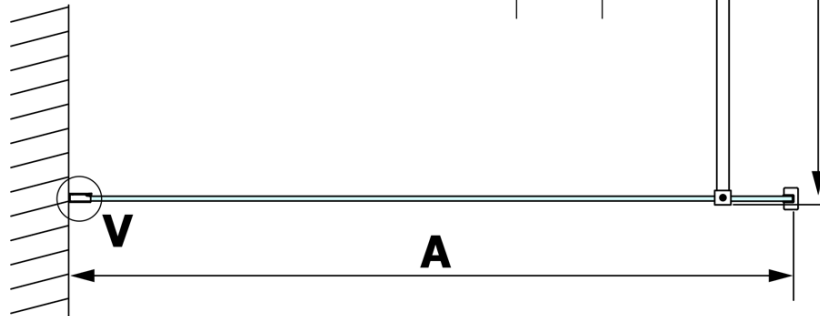

## Size

Height: 2000 mm  
Depth: 900 mm

**VARIO BLACK One-piece shower glass panel, wall-mount, matt glass, 900 mm**

**Technical sheet**

MODEL	A
GX1470	685-700
GX1480	785-800
GX1490	885-900
GX1410	985-1000

**VARIO BLACK One-piece shower glass panel, wall-mount,  
matt glass, 900 mm**

MODEL	A
GX1470	685-700
GX1480	785-800
GX1490	885-900
GX1410	985-1000
GX1411	1085-1100
GX1412	1185-1200
GX1413	1285-1300
GX1414	1385-1400