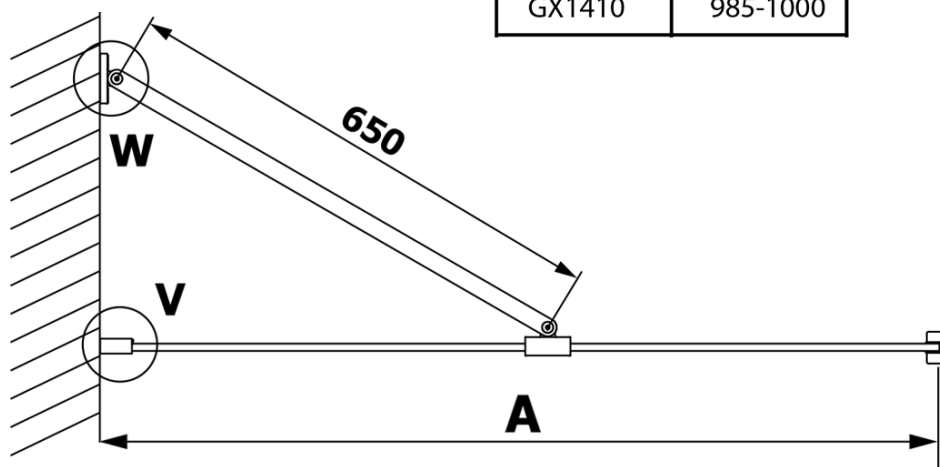

## Size

Height: 2000 mm  
Depth: 900 mm

**VARIO BLACK One-piece shower glass panel, wall-mount, matt glass, 900 mm**

**Technical sheet**

MODEL	A
GX1470	685-700
GX1480	785-800
GX1490	885-900
GX1410	985-1000

**VARIO BLACK One-piece shower glass panel, wall-mount,  
matt glass, 900 mm**