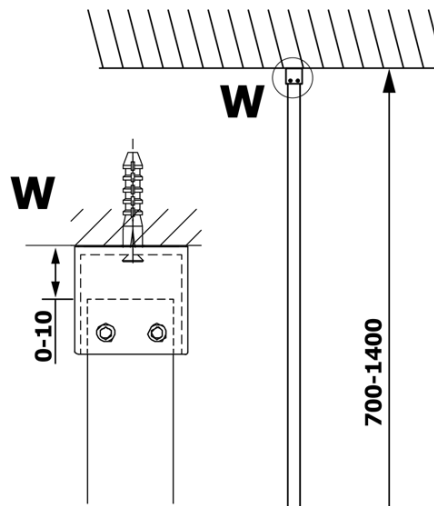

## Size

Height: 2000 mm  
Depth: 900 mm

**VARIO BLACK One-piece shower glass panel, wall-mount, matt glass, 900 mm**

**Technical sheet**

MODEL	A
GX1470	685-700
GX1480	785-800
GX1490	885-900
GX1410	985-1000

**VARIO BLACK One-piece shower glass panel, wall-mount,  
matt glass, 900 mm**

MODEL	A
GX1470	685-700
GX1480	785-800
GX1490	885-900
GX1410	985-1000
GX1411	1085-1100
GX1412	1185-1200
GX1413	1285-1300
GX1414	1385-1400