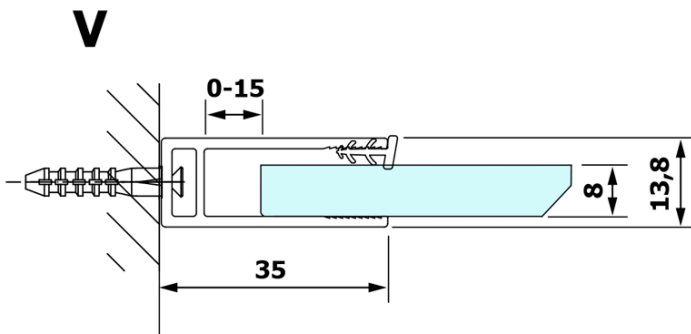

## Size

Height: 2000 mm  
Depth: 900 mm

**VARIO BLACK One-piece shower glass panel, wall-mount, matt glass, 900 mm**

**Technical sheet**

MODEL	A
GX1470	685-700
GX1480	785-800
GX1490	885-900
GX1410	985-1000

**VARIO BLACK One-piece shower glass panel, wall-mount,  
matt glass, 900 mm**

MODEL	A
GX1470	685-700
GX1480	785-800
GX1490	885-900
GX1410	985-1000
GX1411	1085-1100
GX1412	1185-1200
GX1413	1285-1300
GX1414	1385-1400