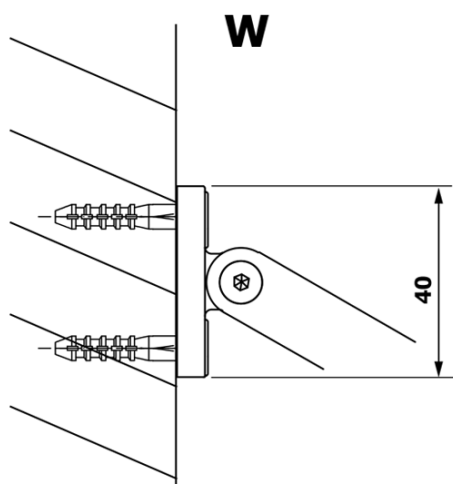

## Size

Height: 2000 mm  
Depth: 900 mm

**VARIO BLACK One-piece shower glass panel, wall-mount, matt glass, 900 mm**

**Technical sheet**

MODEL	A
GX1470	685-700
GX1480	785-800
GX1490	885-900
GX1410	985-1000

**VARIO BLACK One-piece shower glass panel, wall-mount,  
matt glass, 900 mm**