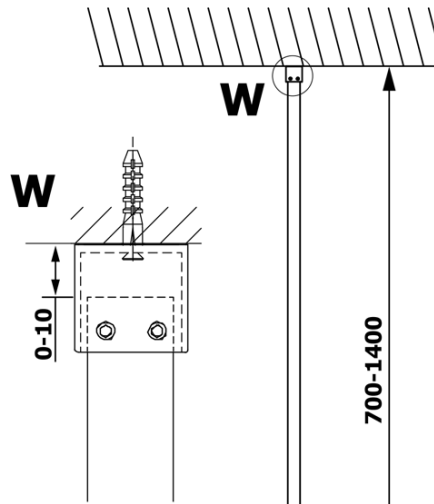

VARIO BLACK One-piece shower glass panel, wall-mount, matt glass, 900 mm

Order code: GX1490GX1014

Basic information

Brand: Gelco
Series: VARIO

Size

Height: 2000 mm
Depth: 900 mm

Properties

Profile colour: Black matt
Shape: Single-wall fixed screen
Glass colour: Matte glass
Glass finish: Coated glass
Glass thickness: 8 mm
Weight / Piece: 44.0 kg
Packaging: 2 Piece
Warranty: 3 years

VARIO BLACK One-piece shower glass panel, wall-mount, matt glass, 900 mm

Technical sheet

MODEL	A
GX1470	685-700
GX1480	785-800
GX1490	885-900
GX1410	985-1000

VARIO BLACK One-piece shower glass panel, wall-mount, matt glass, 900 mm

MODEL	A
GX1470	685-700
GX1480	785-800
GX1490	885-900
GX1410	985-1000
GX1411	1085-1100
GX1412	1185-1200
GX1413	1285-1300
GX1414	1385-1400