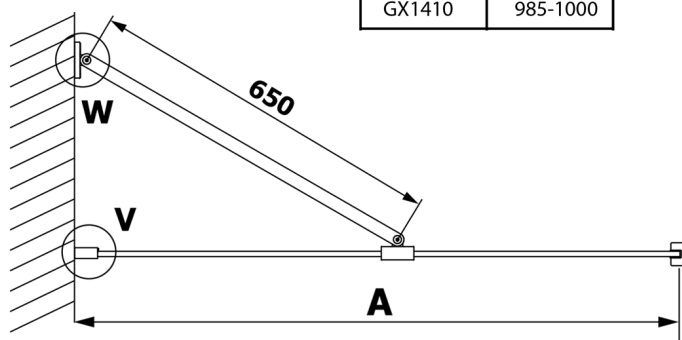

VARIO BLACK One-piece shower glass panel, wall-mount, matt glass, 900 mm

Order code: GX1490GX1014

Size

Height: 2000 mm

Depth: 900 mm

Properties

Warranty: 3 years

Technical sheet

MODEL	A
GX1470	685-700
GX1480	785-800
GX1490	885-900
GX1410	985-1000

VARIO BLACK One-piece shower glass panel, wall-mount, matt glass, 900 mm

MODEL	A
GX1470	685-700
GX1480	785-800
GX1490	885-900
GX1410	985-1000
GX1411	1085-1100
GX1412	1185-1200
GX1413	1285-1300
GX1414	1385-1400