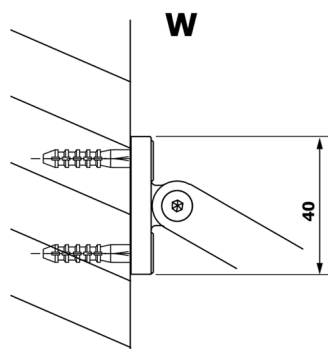

VARIO BLACK One-piece shower glass panel, wall-mount, matt glass, 900 mm

Order code: GX1490GX1014

Size

Height: 2000 mm

Depth: 900 mm

Properties

Warranty: 3 years

Technical sheet

MODEL	A
GX1470	685-700
GX1480	785-800
GX1490	885-900
GX1410	985-1000

VARIO BLACK One-piece shower glass panel, wall-mount, matt glass, 900 mm

MODEL	A
GX1470	685-700
GX1480	785-800
GX1490	885-900
GX1410	985-1000
GX1411	1085-1100
GX1412	1185-1200
GX1413	1285-1300
GX1414	1385-1400