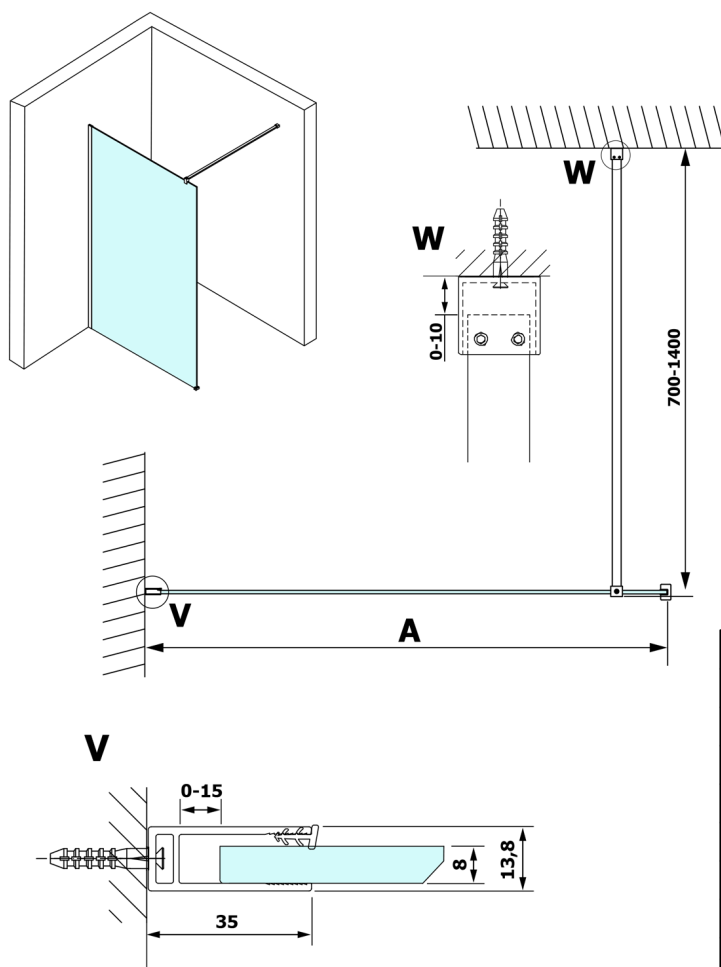

VARIO BLACK One-piece shower glass panel, wall-mount, matt glass, 900 mm

Order code: GX1490GX1014

Size

Height: 2000 mm

Depth: 900 mm

Properties

Warranty: 3 years

Technical sheet

MODEL	A
GX1470	685-700
GX1480	785-800
GX1490	885-900
GX1410	985-1000

VARIO BLACK One-piece shower glass panel, wall-mount, matt glass, 900 mm

MODEL	A
GX1470	685-700
GX1480	785-800
GX1490	885-900
GX1410	985-1000
GX1411	1085-1100
GX1412	1185-1200
GX1413	1285-1300
GX1414	1385-1400