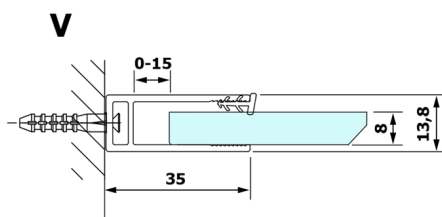

VARIO BLACK One-piece shower glass panel, wall-mount, matt glass, 900 mm

Order code: GX1490GX1014

Size

Height: 2000 mm

Depth: 900 mm

Properties

Warranty: 3 years

Technical sheet

MODEL	A
GX1470	685-700
GX1480	785-800
GX1490	885-900
GX1410	985-1000

VARIO BLACK One-piece shower glass panel, wall-mount, matt glass, 900 mm

MODEL	A
GX1470	685-700
GX1480	785-800
GX1490	885-900
GX1410	985-1000
GX1411	1085-1100
GX1412	1185-1200
GX1413	1285-1300
GX1414	1385-1400