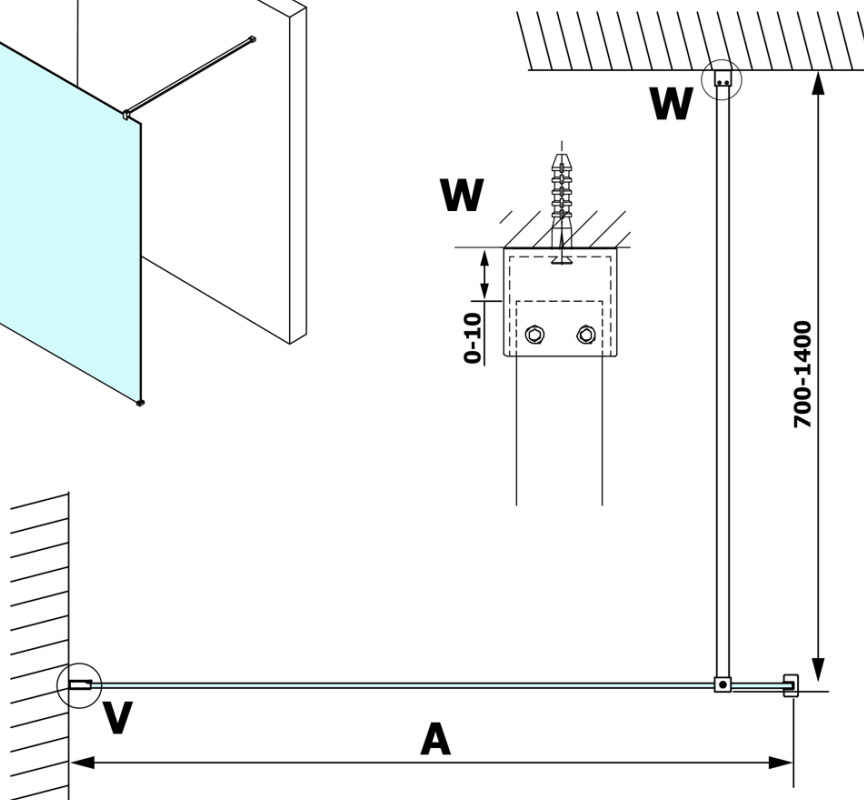

VARIO BLACK One-piece shower glass panel, wall-mount, matt glass, 800 mm

Order code: GX1480GX1014

Basic information

Brand: Gelco
Series: VARIO

Size

Height: 2000 mm
Depth: 800 mm

Properties

Profile colour: Black matt
Shape: Single-wall fixed screen
Glass colour: Matte glass
Glass finish: Coated glass
Glass thickness: 8 mm
Weight / Piece: 36.0 kg
Packaging: 2 Piece
Warranty: 3 years

VARIO BLACK One-piece shower glass panel, wall-mount, matt glass, 800 mm

Technical sheet

MODEL	A
GX1470	685-700
GX1480	785-800
GX1490	885-900
GX1410	985-1000

VARIO BLACK One-piece shower glass panel, wall-mount, matt glass, 800 mm

MODEL	A
GX1470	685-700
GX1480	785-800
GX1490	885-900
GX1410	985-1000
GX1411	1085-1100
GX1412	1185-1200
GX1413	1285-1300
GX1414	1385-1400