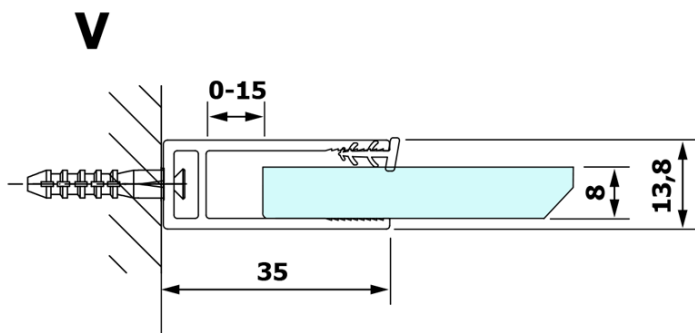

VARIO BLACK One-piece shower glass panel, wall-mount, matt glass, 800 mm

Order code: GX1480GX1014

Basic information

Brand: Gelco
Series: VARIO

Size

Height: 2000 mm
Depth: 800 mm

Properties

Profile colour: Black matt
Shape: Single-wall fixed screen
Glass colour: Matte glass
Glass finish: Coated glass
Glass thickness: 8 mm
Weight / Piece: 36.0 kg
Packaging: 2 Piece
Warranty: 3 years

VARIO BLACK One-piece shower glass panel, wall-mount, matt glass, 800 mm

Technical sheet

MODEL	A
GX1470	685-700
GX1480	785-800
GX1490	885-900
GX1410	985-1000

VARIO BLACK One-piece shower glass panel, wall-mount, matt glass, 800 mm

MODEL	A
GX1470	685-700
GX1480	785-800
GX1490	885-900
GX1410	985-1000
GX1411	1085-1100
GX1412	1185-1200
GX1413	1285-1300
GX1414	1385-1400