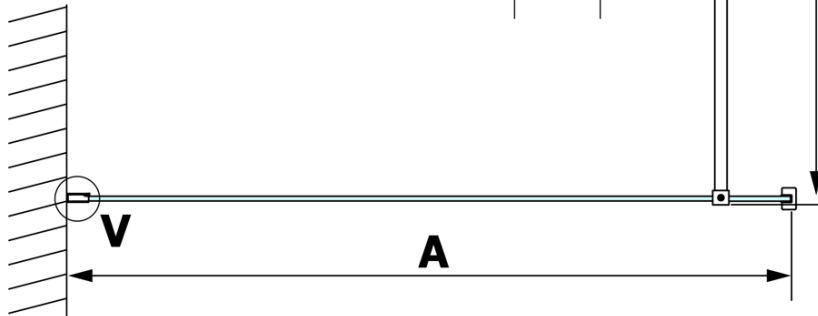

VARIO BLACK One-piece shower glass panel, wall-mount, matt glass, 800 mm

Order code: GX1480GX1014

Basic information

Brand: Gelco
Series: VARIO

Size

Height: 2000 mm
Depth: 800 mm

Properties

Profile colour: Black matt
Shape: Single-wall fixed screen
Glass colour: Matte glass
Glass finish: Coated glass
Glass thickness: 8 mm
Weight / Piece: 36.0 kg
Packaging: 2 Piece
Warranty: 3 years

VARIO BLACK One-piece shower glass panel, wall-mount, matt glass, 800 mm

Technical sheet

| MODEL | A |
|--------|----------|
| GX1470 | 685-700 |
| GX1480 | 785-800 |
| GX1490 | 885-900 |
| GX1410 | 985-1000 |

VARIO BLACK One-piece shower glass panel, wall-mount, matt glass, 800 mm

| MODEL | A |
|--------|-----------|
| GX1470 | 685-700 |
| GX1480 | 785-800 |
| GX1490 | 885-900 |
| GX1410 | 985-1000 |
| GX1411 | 1085-1100 |
| GX1412 | 1185-1200 |
| GX1413 | 1285-1300 |
| GX1414 | 1385-1400 |