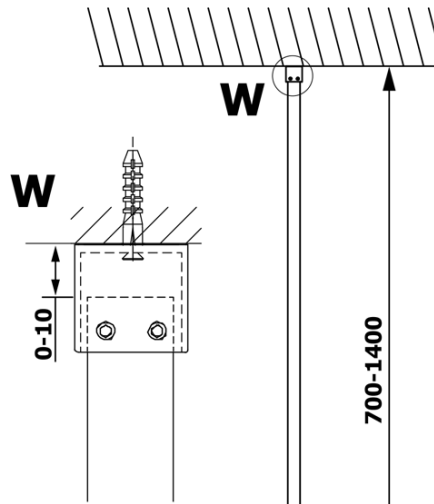

VARIO BLACK One-piece shower glass panel, wall-mount, matt glass, 800 mm

Order code: GX1480GX1014

Basic information

Brand: Gelco
Series: VARIO

Size

Height: 2000 mm
Depth: 800 mm

Properties

Profile colour: Black matt
Shape: Single-wall fixed screen
Glass colour: Matte glass
Glass finish: Coated glass
Glass thickness: 8 mm
Weight / Piece: 36.0 kg
Packaging: 2 Piece
Warranty: 3 years

VARIO BLACK One-piece shower glass panel, wall-mount, matt glass, 800 mm

Technical sheet

| MODEL | A |
|--------|----------|
| GX1470 | 685-700 |
| GX1480 | 785-800 |
| GX1490 | 885-900 |
| GX1410 | 985-1000 |

VARIO BLACK One-piece shower glass panel, wall-mount, matt glass, 800 mm

| MODEL | A |
|--------|-----------|
| GX1470 | 685-700 |
| GX1480 | 785-800 |
| GX1490 | 885-900 |
| GX1410 | 985-1000 |
| GX1411 | 1085-1100 |
| GX1412 | 1185-1200 |
| GX1413 | 1285-1300 |
| GX1414 | 1385-1400 |