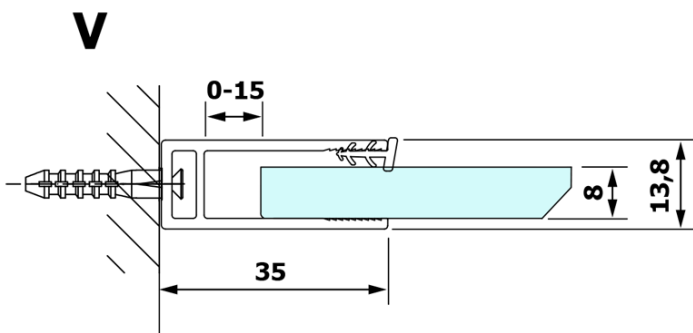

VARIO BLACK One-piece shower glass panel, wall-mount, matt glass, 800 mm

Order code: GX1480GX1014

Basic information

Brand: Gelco
Series: VARIO

Size

Height: 2000 mm
Depth: 800 mm

Properties

Profile colour: Black matt
Shape: Single-wall fixed screen
Glass colour: Matte glass
Glass finish: Coated glass
Glass thickness: 8 mm
Weight / Piece: 36.0 kg
Packaging: 2 Piece
Warranty: 3 years

VARIO BLACK One-piece shower glass panel, wall-mount, matt glass, 800 mm

Technical sheet

MODEL	A
GX1470	685-700
GX1480	785-800
GX1490	885-900
GX1410	985-1000

VARIO BLACK One-piece shower glass panel, wall-mount, matt glass, 800 mm

MODEL	A
GX1470	685-700
GX1480	785-800
GX1490	885-900
GX1410	985-1000
GX1411	1085-1100
GX1412	1185-1200
GX1413	1285-1300
GX1414	1385-1400