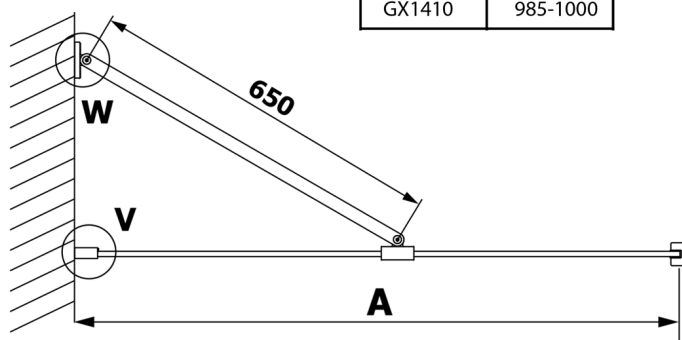

# VARIO BLACK One-piece shower glass panel, wall-mount, matt glass, 800 mm

Order code: GX1480GX1014

## Size

Height: 2000 mm

Depth: 800 mm

## Technical sheet

MODEL	A
GX1470	685-700
GX1480	785-800
GX1490	885-900
GX1410	985-1000

**VARIO BLACK One-piece shower glass panel, wall-mount, matt glass, 800 mm**

MODEL	A
GX1470	685-700
GX1480	785-800
GX1490	885-900
GX1410	985-1000
GX1411	1085-1100
GX1412	1185-1200
GX1413	1285-1300
GX1414	1385-1400