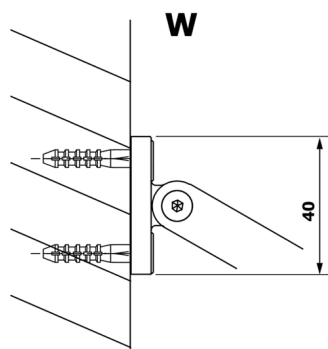

# VARIO BLACK One-piece shower glass panel, wall-mount, matt glass, 800 mm

Order code: GX1480GX1014

## Size

Height: 2000 mm

Depth: 800 mm

## Technical sheet

MODEL	A
GX1470	685-700
GX1480	785-800
GX1490	885-900
GX1410	985-1000

**VARIO BLACK One-piece shower glass panel, wall-mount, matt glass, 800 mm**

MODEL	A
GX1470	685-700
GX1480	785-800
GX1490	885-900
GX1410	985-1000
GX1411	1085-1100
GX1412	1185-1200
GX1413	1285-1300
GX1414	1385-1400