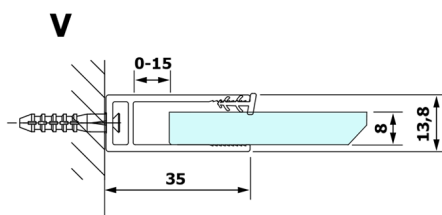

# VARIO BLACK One-piece shower glass panel, wall-mount, matt glass, 800 mm

Order code: GX1480GX1014

## Size

Height: 2000 mm

Depth: 800 mm

## Technical sheet

MODEL	A
GX1470	685-700
GX1480	785-800
GX1490	885-900
GX1410	985-1000

**VARIO BLACK One-piece shower glass panel, wall-mount, matt glass, 800 mm**

MODEL	A
GX1470	685-700
GX1480	785-800
GX1490	885-900
GX1410	985-1000
GX1411	1085-1100
GX1412	1185-1200
GX1413	1285-1300
GX1414	1385-1400