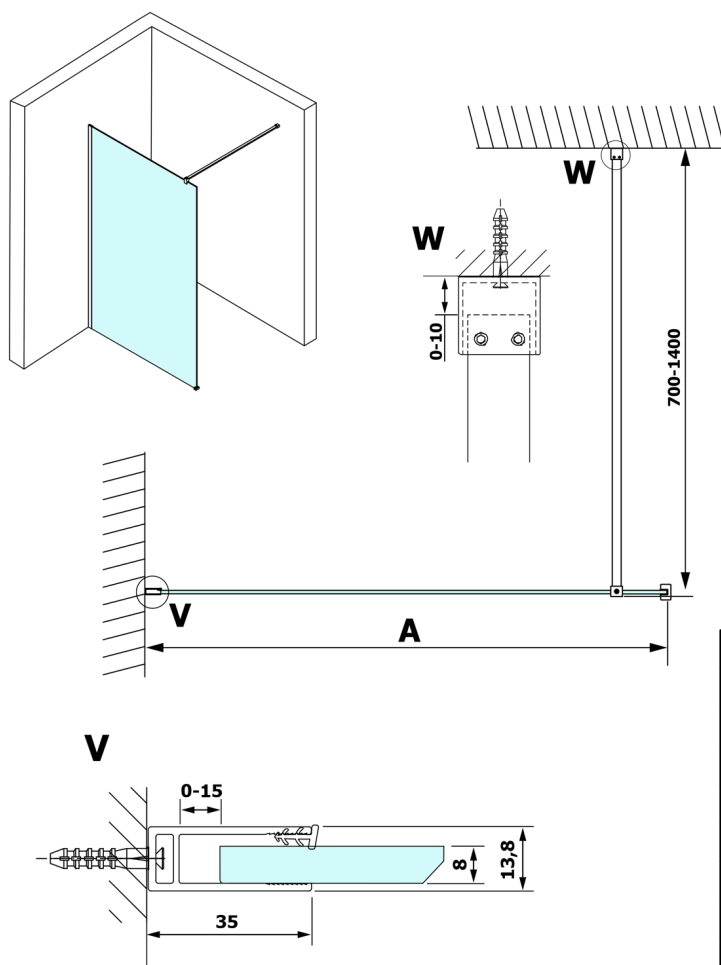

# VARIO BLACK One-piece shower glass panel, wall-mount, matt glass, 800 mm

Order code: GX1480GX1014

## Size

Height: 2000 mm

Depth: 800 mm

## Technical sheet

MODEL	A
GX1470	685-700
GX1480	785-800
GX1490	885-900
GX1410	985-1000

**VARIO BLACK One-piece shower glass panel, wall-mount, matt glass, 800 mm**

MODEL	A
GX1470	685-700
GX1480	785-800
GX1490	885-900
GX1410	985-1000
GX1411	1085-1100
GX1412	1185-1200
GX1413	1285-1300
GX1414	1385-1400