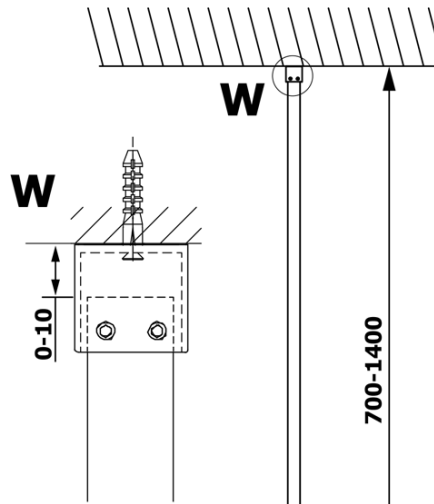

## Size

**Height:** 2000 mm  
**Depth:** 700 mm

**VARIO BLACK One-piece shower glass panel, wall-mount,  
matt glass, 700 mm**

**Technical sheet**

MODEL	A
GX1470	685-700
GX1480	785-800
GX1490	885-900
GX1410	985-1000

**VARIO BLACK One-piece shower glass panel, wall-mount, matt glass, 700 mm**

MODEL	A
GX1470	685-700
GX1480	785-800
GX1490	885-900
GX1410	985-1000
GX1411	1085-1100
GX1412	1185-1200
GX1413	1285-1300
GX1414	1385-1400