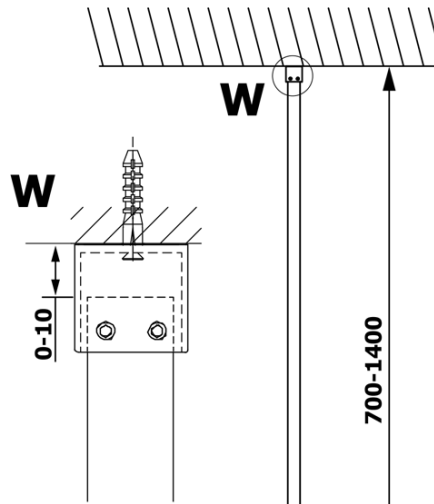

VARIO BLACK One-piece shower glass panel, wall-mount, matt glass, 700 mm

Order code: GX1470GX1014

Basic information

Brand: Gelco
Series: VARIO

Size

Height: 2000 mm
Depth: 700 mm

Properties

Profile colour: Black matt
Shape: Single-wall fixed screen
Glass colour: Matte glass
Glass finish: Coated glass
Glass thickness: 8 mm
Weight / Piece: 31.0 kg
Packaging: 2 Piece
Warranty: 3 years

VARIO BLACK One-piece shower glass panel, wall-mount, matt glass, 700 mm

Technical sheet

MODEL	A
GX1470	685-700
GX1480	785-800
GX1490	885-900
GX1410	985-1000

VARIO BLACK One-piece shower glass panel, wall-mount, matt glass, 700 mm

MODEL	A
GX1470	685-700
GX1480	785-800
GX1490	885-900
GX1410	985-1000
GX1411	1085-1100
GX1412	1185-1200
GX1413	1285-1300
GX1414	1385-1400