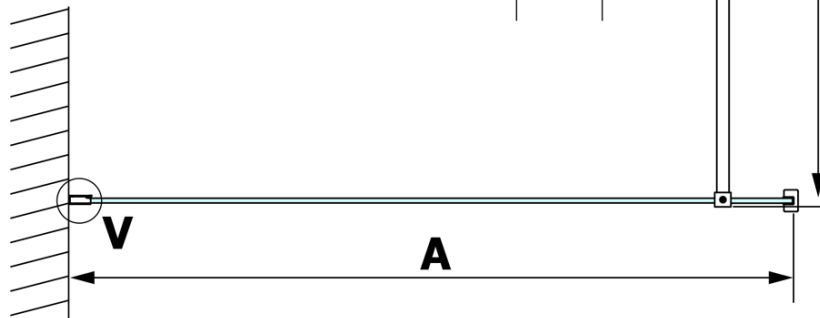

VARIO BLACK One-piece shower glass panel, wall-mount, matt glass, 700 mm

Order code: GX1470GX1014

Basic information

Brand: Gelco
Series: VARIO

Size

Height: 2000 mm
Depth: 700 mm

Properties

Profile colour: Black matt
Shape: Single-wall fixed screen
Glass colour: Matte glass
Glass finish: Coated glass
Glass thickness: 8 mm
Weight / Piece: 31.0 kg
Packaging: 2 Piece
Warranty: 3 years

VARIO BLACK One-piece shower glass panel, wall-mount, matt glass, 700 mm

Technical sheet

MODEL	A
GX1470	685-700
GX1480	785-800
GX1490	885-900
GX1410	985-1000

VARIO BLACK One-piece shower glass panel, wall-mount, matt glass, 700 mm

MODEL	A
GX1470	685-700
GX1480	785-800
GX1490	885-900
GX1410	985-1000
GX1411	1085-1100
GX1412	1185-1200
GX1413	1285-1300
GX1414	1385-1400