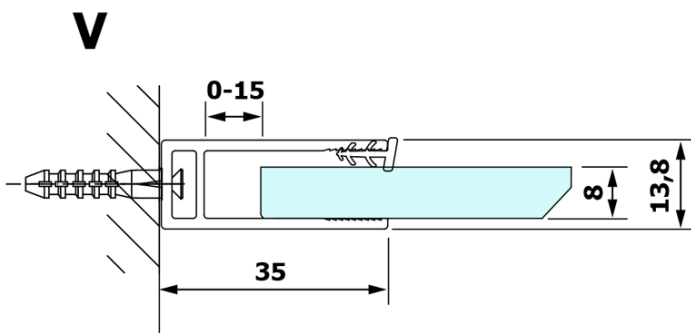

VARIO BLACK One-piece shower glass panel, wall-mount, matt glass, 700 mm

Order code: GX1470GX1014

Basic information

Brand: Gelco
Series: VARIO

Size

Height: 2000 mm
Depth: 700 mm

Properties

Profile colour: Black matt
Shape: Single-wall fixed screen
Glass colour: Matte glass
Glass finish: Coated glass
Glass thickness: 8 mm
Weight / Piece: 31.0 kg
Packaging: 2 Piece
Warranty: 3 years

VARIO BLACK One-piece shower glass panel, wall-mount, matt glass, 700 mm

Technical sheet

MODEL	A
GX1470	685-700
GX1480	785-800
GX1490	885-900
GX1410	985-1000

VARIO BLACK One-piece shower glass panel, wall-mount, matt glass, 700 mm

MODEL	A
GX1470	685-700
GX1480	785-800
GX1490	885-900
GX1410	985-1000
GX1411	1085-1100
GX1412	1185-1200
GX1413	1285-1300
GX1414	1385-1400