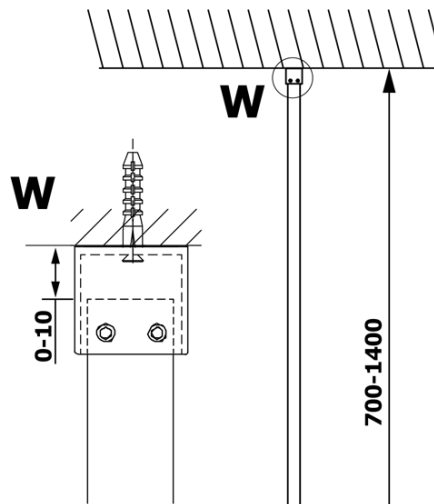

VARIO BLACK One-piece shower glass panel, wall-mount, matt glass, 700 mm

Order code: GX1470GX1014

Basic information

Brand: Gelco
Series: VARIO

Size

Height: 2000 mm
Depth: 700 mm

Properties

Profile colour: Black matt
Shape: Single-wall fixed screen
Glass colour: Matte glass
Glass finish: Coated glass
Glass thickness: 8 mm
Weight / Piece: 31.0 kg
Packaging: 2 Piece
Warranty: 3 years

VARIO BLACK One-piece shower glass panel, wall-mount, matt glass, 700 mm

Technical sheet

MODEL	A
GX1470	685-700
GX1480	785-800
GX1490	885-900
GX1410	985-1000

VARIO BLACK One-piece shower glass panel, wall-mount, matt glass, 700 mm

MODEL	A
GX1470	685-700
GX1480	785-800
GX1490	885-900
GX1410	985-1000
GX1411	1085-1100
GX1412	1185-1200
GX1413	1285-1300
GX1414	1385-1400