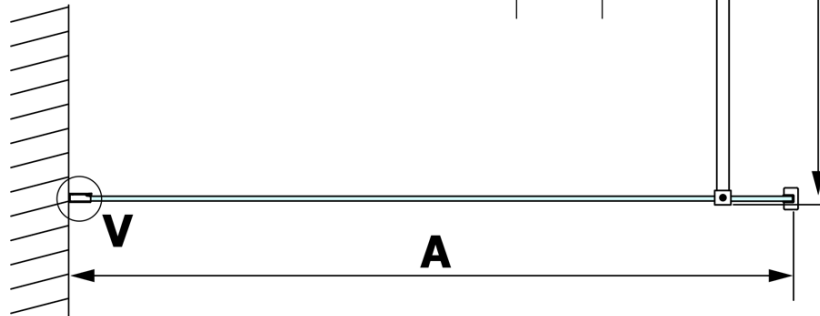

VARIO BLACK One-piece shower glass panel, wall-mount, matt glass, 700 mm

Order code: GX1470GX1014

Basic information

Brand: Gelco
Series: VARIO

Size

Height: 2000 mm
Depth: 700 mm

Properties

Profile colour: Black matt
Shape: Single-wall fixed screen
Glass colour: Matte glass
Glass finish: Coated glass
Glass thickness: 8 mm
Weight / Piece: 31.0 kg
Packaging: 2 Piece
Warranty: 3 years

VARIO BLACK One-piece shower glass panel, wall-mount, matt glass, 700 mm

Technical sheet

MODEL	A
GX1470	685-700
GX1480	785-800
GX1490	885-900
GX1410	985-1000

VARIO BLACK One-piece shower glass panel, wall-mount, matt glass, 700 mm

MODEL	A
GX1470	685-700
GX1480	785-800
GX1490	885-900
GX1410	985-1000
GX1411	1085-1100
GX1412	1185-1200
GX1413	1285-1300
GX1414	1385-1400