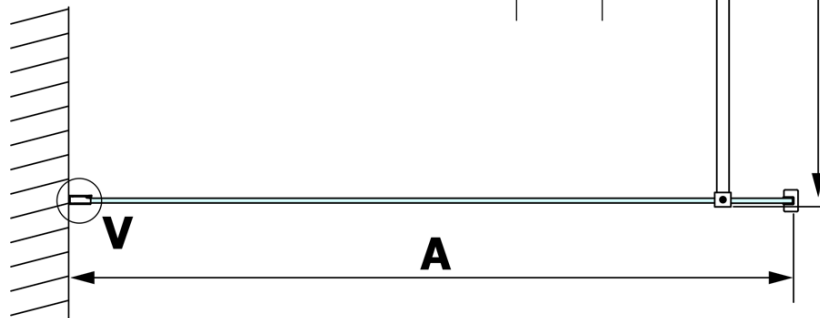

## Size

**Height:** 2000 mm  
**Depth:** 700 mm

**VARIO BLACK One-piece shower glass panel, wall-mount, matt glass, 700 mm**

**Technical sheet**

MODEL	A
GX1470	685-700
GX1480	785-800
GX1490	885-900
GX1410	985-1000

**VARIO BLACK One-piece shower glass panel, wall-mount, matt glass, 700 mm**

MODEL	A
GX1470	685-700
GX1480	785-800
GX1490	885-900
GX1410	985-1000
GX1411	1085-1100
GX1412	1185-1200
GX1413	1285-1300
GX1414	1385-1400