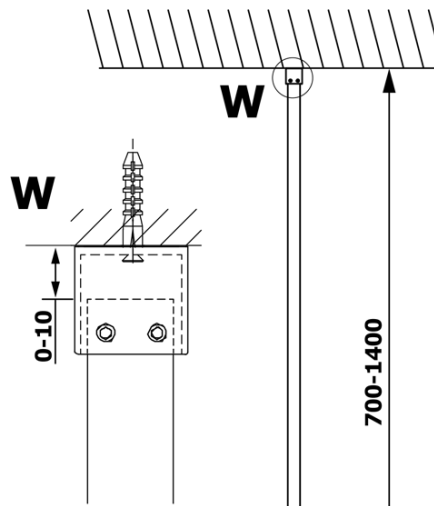

## Size

**Height:** 2000 mm  
**Depth:** 700 mm

**VARIO BLACK One-piece shower glass panel, wall-mount, matt glass, 700 mm**

**Technical sheet**

MODEL	A
GX1470	685-700
GX1480	785-800
GX1490	885-900
GX1410	985-1000

**VARIO BLACK One-piece shower glass panel, wall-mount, matt glass, 700 mm**

MODEL	A
GX1470	685-700
GX1480	785-800
GX1490	885-900
GX1410	985-1000
GX1411	1085-1100
GX1412	1185-1200
GX1413	1285-1300
GX1414	1385-1400