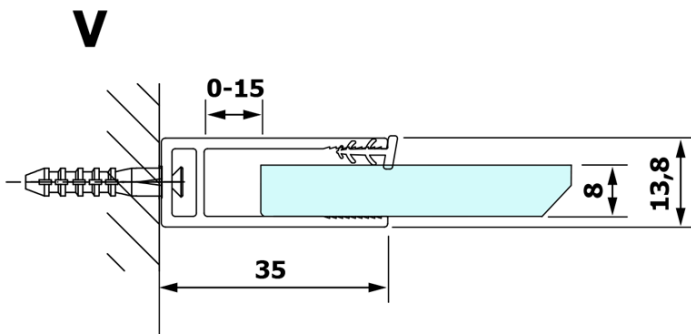

## Size

**Height:** 2000 mm  
**Depth:** 700 mm

**VARIO BLACK One-piece shower glass panel, wall-mount, matt glass, 700 mm**

**Technical sheet**

MODEL	A
GX1470	685-700
GX1480	785-800
GX1490	885-900
GX1410	985-1000

**VARIO BLACK One-piece shower glass panel, wall-mount, matt glass, 700 mm**

MODEL	A
GX1470	685-700
GX1480	785-800
GX1490	885-900
GX1410	985-1000
GX1411	1085-1100
GX1412	1185-1200
GX1413	1285-1300
GX1414	1385-1400