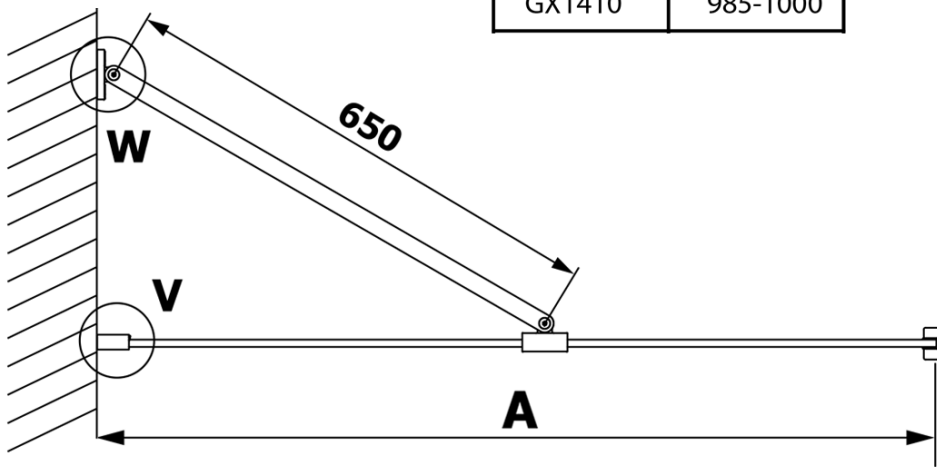

## Size

**Height:** 2000 mm  
**Depth:** 700 mm

**VARIO BLACK One-piece shower glass panel, wall-mount, matt glass, 700 mm**

**Technical sheet**

MODEL	A
GX1470	685-700
GX1480	785-800
GX1490	885-900
GX1410	985-1000

**VARIO BLACK One-piece shower glass panel, wall-mount, matt glass, 700 mm**