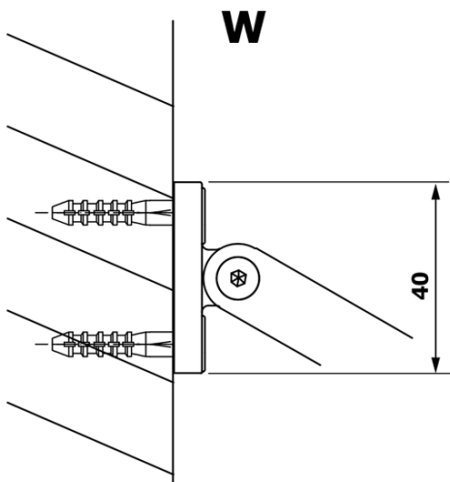

## Size

**Height:** 2000 mm  
**Depth:** 700 mm

## Properties

**Profile colour:** Black matt  
**Shape:** Single-wall fixed screen  
**Glass colour:** Matte glass  
**Glass finish:** Coated glass  
**Glass thickness:** 8 mm  
**Weight / Piece:** 31.0 kg  
**Packaging:** 2 Piece  
**Warranty:** 3 years

**VARIO BLACK One-piece shower glass panel, wall-mount, matt glass, 700 mm**

**Technical sheet**

MODEL	A
GX1470	685-700
GX1480	785-800
GX1490	885-900
GX1410	985-1000

**VARIO BLACK One-piece shower glass panel, wall-mount, matt glass, 700 mm**