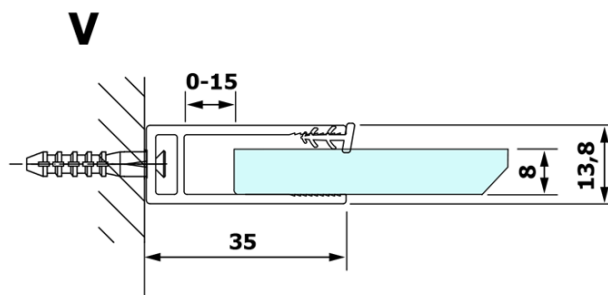

## Size

**Height:** 2000 mm  
**Depth:** 700 mm

## Properties

**Profile colour:** Black matt  
**Shape:** Single-wall fixed screen  
**Glass colour:** Matte glass  
**Glass finish:** Coated glass  
**Glass thickness:** 8 mm  
**Weight / Piece:** 31.0 kg  
**Packaging:** 2 Piece  
**Warranty:** 3 years

**VARIO BLACK One-piece shower glass panel, wall-mount, matt glass, 700 mm**

**Technical sheet**

MODEL	A
GX1470	685-700
GX1480	785-800
GX1490	885-900
GX1410	985-1000

**VARIO BLACK One-piece shower glass panel, wall-mount, matt glass, 700 mm**