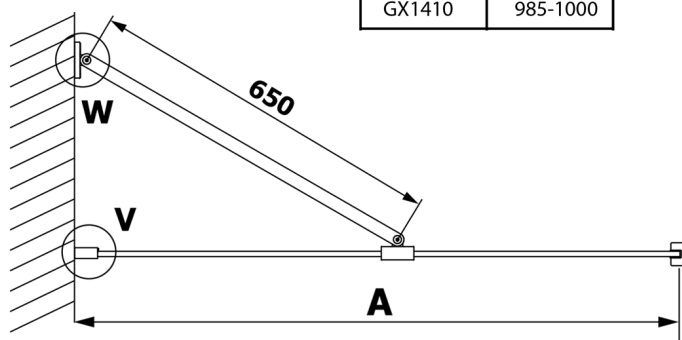

VARIO BLACK One-piece shower glass panel, wall-mount, matt glass, 700 mm

Order code: GX1470GX1014

Size

Height: 2000 mm

Depth: 700 mm

Properties

Warranty: 3 years

Technical sheet

MODEL	A
GX1470	685-700
GX1480	785-800
GX1490	885-900
GX1410	985-1000

**VARIO BLACK One-piece shower glass panel, wall-mount,
matt glass, 700 mm**

MODEL	A
GX1470	685-700
GX1480	785-800
GX1490	885-900
GX1410	985-1000
GX1411	1085-1100
GX1412	1185-1200
GX1413	1285-1300
GX1414	1385-1400