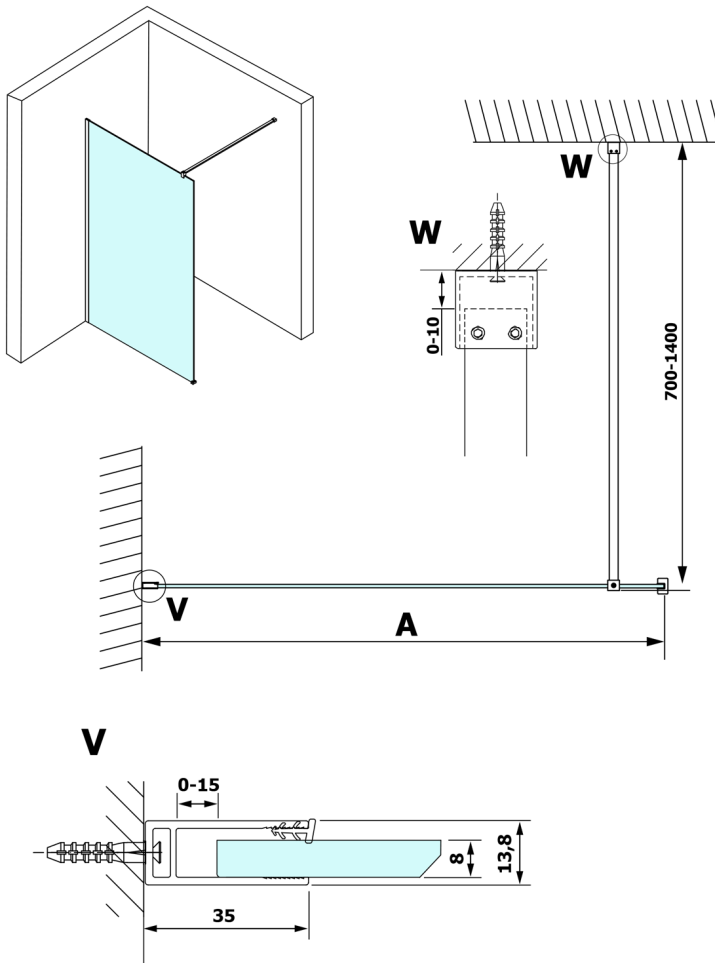

VARIO BLACK One-piece shower glass panel, wall-mount, matt glass, 700 mm

Order code: GX1470GX1014

Size

Height: 2000 mm

Depth: 700 mm

Properties

Warranty: 3 years

Technical sheet

MODEL	A
GX1470	685-700
GX1480	785-800
GX1490	885-900
GX1410	985-1000

**VARIO BLACK One-piece shower glass panel, wall-mount,
matt glass, 700 mm**

MODEL	A
GX1470	685-700
GX1480	785-800
GX1490	885-900
GX1410	985-1000
GX1411	1085-1100
GX1412	1185-1200
GX1413	1285-1300
GX1414	1385-1400