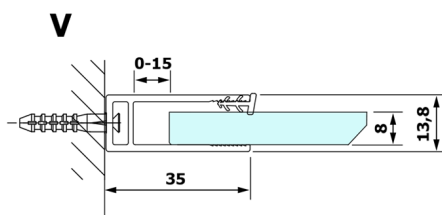

VARIO BLACK One-piece shower glass panel, wall-mount, matt glass, 700 mm

Order code: GX1470GX1014

Size

Height: 2000 mm

Depth: 700 mm

Properties

Warranty: 3 years

Technical sheet

MODEL	A
GX1470	685-700
GX1480	785-800
GX1490	885-900
GX1410	985-1000

**VARIO BLACK One-piece shower glass panel, wall-mount,
matt glass, 700 mm**

MODEL	A
GX1470	685-700
GX1480	785-800
GX1490	885-900
GX1410	985-1000
GX1411	1085-1100
GX1412	1185-1200
GX1413	1285-1300
GX1414	1385-1400