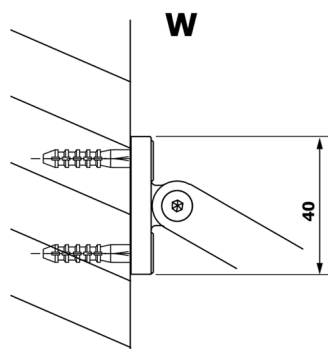

VARIO BLACK One-piece shower glass panel, wall-mount, matt glass, 700 mm

Order code: GX1470GX1014

Size

Height: 2000 mm

Depth: 700 mm

Properties

Warranty: 3 years

Technical sheet

MODEL	A
GX1470	685-700
GX1480	785-800
GX1490	885-900
GX1410	985-1000

**VARIO BLACK One-piece shower glass panel, wall-mount,
matt glass, 700 mm**

MODEL	A
GX1470	685-700
GX1480	785-800
GX1490	885-900
GX1410	985-1000
GX1411	1085-1100
GX1412	1185-1200
GX1413	1285-1300
GX1414	1385-1400