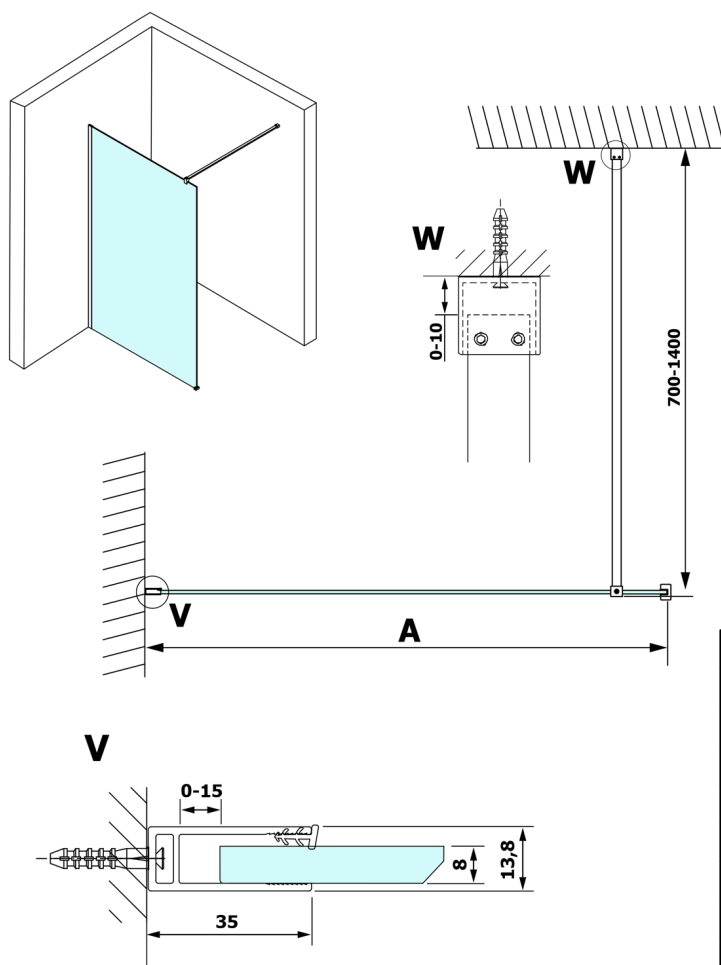

VARIO BLACK One-piece shower glass panel, wall-mount, matt glass, 700 mm

Order code: GX1470GX1014

Size

Height: 2000 mm

Depth: 700 mm

Properties

Warranty: 3 years

Technical sheet

MODEL	A
GX1470	685-700
GX1480	785-800
GX1490	885-900
GX1410	985-1000

**VARIO BLACK One-piece shower glass panel, wall-mount,
matt glass, 700 mm**

MODEL	A
GX1470	685-700
GX1480	785-800
GX1490	885-900
GX1410	985-1000
GX1411	1085-1100
GX1412	1185-1200
GX1413	1285-1300
GX1414	1385-1400