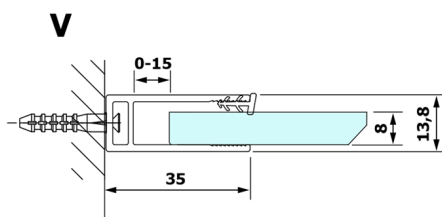

VARIO BLACK One-piece shower glass panel, wall-mount, matt glass, 700 mm

Order code: GX1470GX1014

Size

Height: 2000 mm

Depth: 700 mm

Properties

Warranty: 3 years

Technical sheet

MODEL	A
GX1470	685-700
GX1480	785-800
GX1490	885-900
GX1410	985-1000

**VARIO BLACK One-piece shower glass panel, wall-mount,
matt glass, 700 mm**

MODEL	A
GX1470	685-700
GX1480	785-800
GX1490	885-900
GX1410	985-1000
GX1411	1085-1100
GX1412	1185-1200
GX1413	1285-1300
GX1414	1385-1400