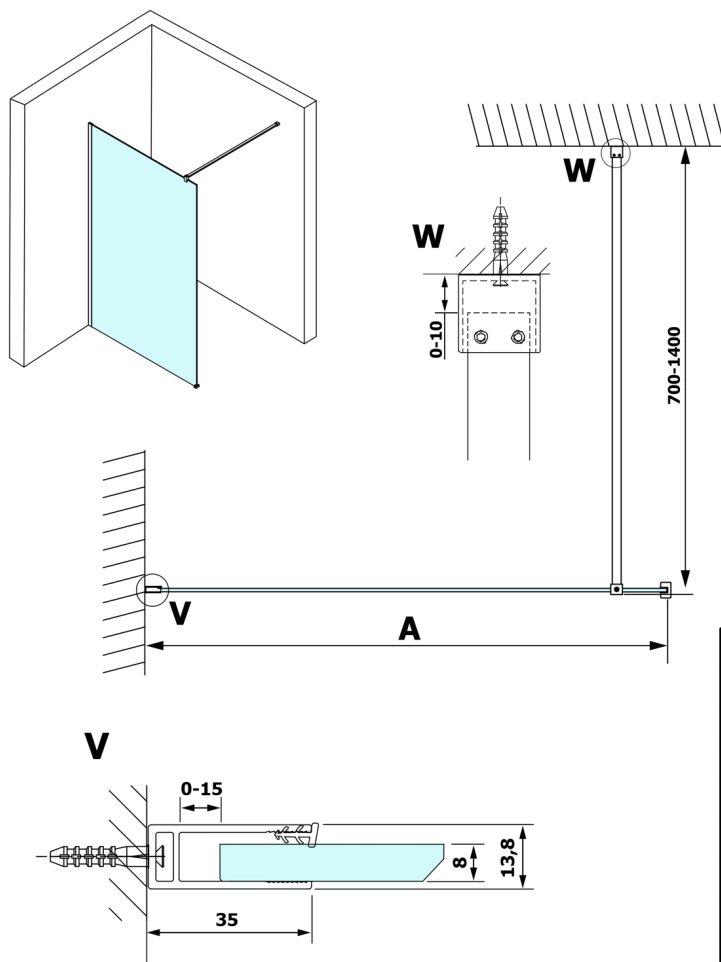

VARIO BLACK One-piece shower glass panel, wall-mount, smoked glass, 1400 mm

Order code: GX1314GX1014

Size

Height: 2000 mm

Depth: 1400 mm

Properties

Warranty: 3 years

Technical sheet

MODEL	A
GX1370	685-700
GX1380	785-800
GX1390	885-900
GX1310	985-1000
GX1311	1085-1100
GX1312	1185-1200
GX1313	1285-1300
GX1314	1385-1400