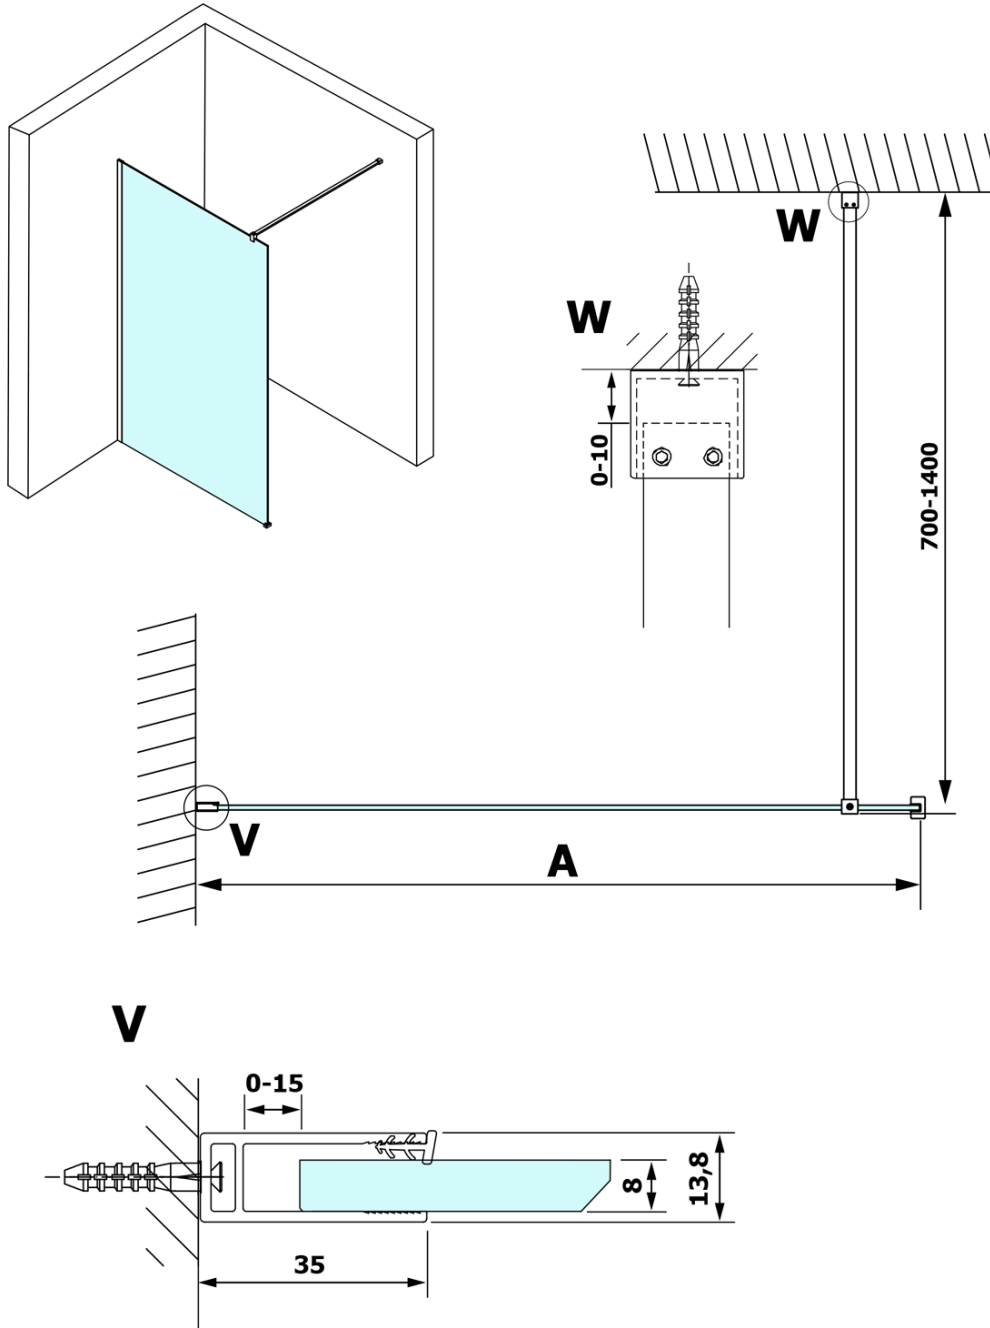

## VARIO BLACK One-piece shower glass panel, wall-mount, smoked glass, 1300 mm

Order code: GX1313GX1014

### Size

Height: 2000 mm  
Depth: 1300 mm

### Properties

Profile colour: Black matt  
Shape: Single-wall fixed screen  
Glass colour: Smoked glass  
Glass finish: Coated glass  
Glass thickness: 8 mm  
Weight / Piece: 70.0 kg  
Packaging: 2 Piece  
Warranty: 3 years

### We recommend buy

1 Piece VARIO shower screen wall support bar 1400mm, black (Order code: GX2214)

**VARIO BLACK One-piece shower glass panel, wall-mount, smoked glass, 1300 mm**

**Technical sheet**

| MODEL  | A         |
|--------|-----------|
| GX1370 | 685-700   |
| GX1380 | 785-800   |
| GX1390 | 885-900   |
| GX1310 | 985-1000  |
| GX1311 | 1085-1100 |
| GX1312 | 1185-1200 |
| GX1313 | 1285-1300 |
| GX1314 | 1385-1400 |