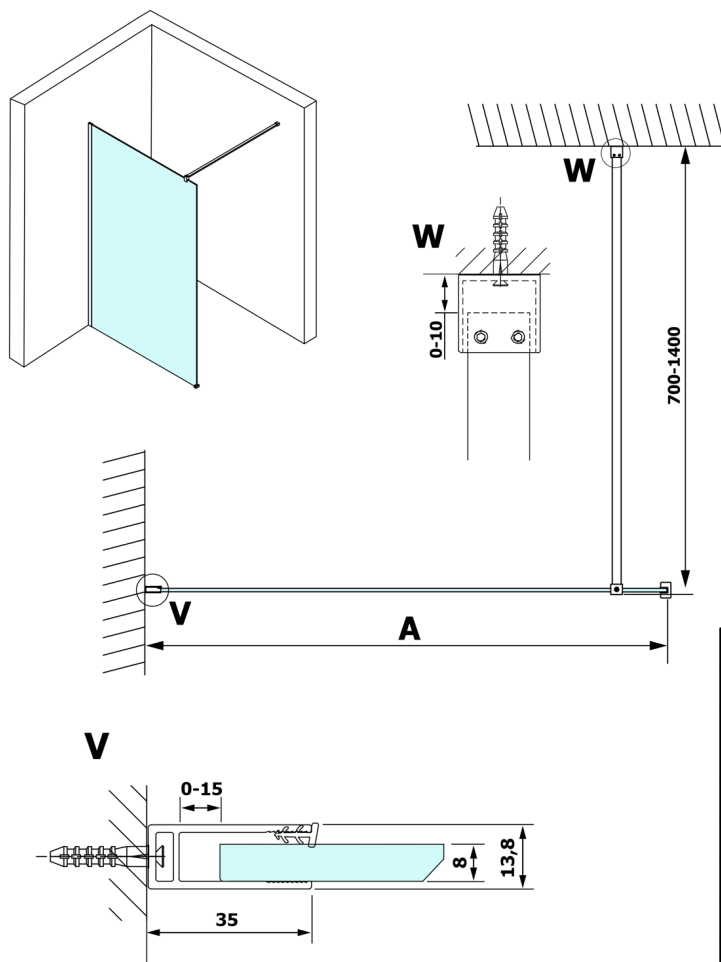

VARIO BLACK One-piece shower glass panel, wall-mount, smoked glass, 1300 mm

Order code: GX1313GX1014

Size

Height: 2000 mm

Depth: 1300 mm

Properties

Warranty: 3 years

Technical sheet

MODEL	A
GX1370	685-700
GX1380	785-800
GX1390	885-900
GX1310	985-1000
GX1311	1085-1100
GX1312	1185-1200
GX1313	1285-1300
GX1314	1385-1400