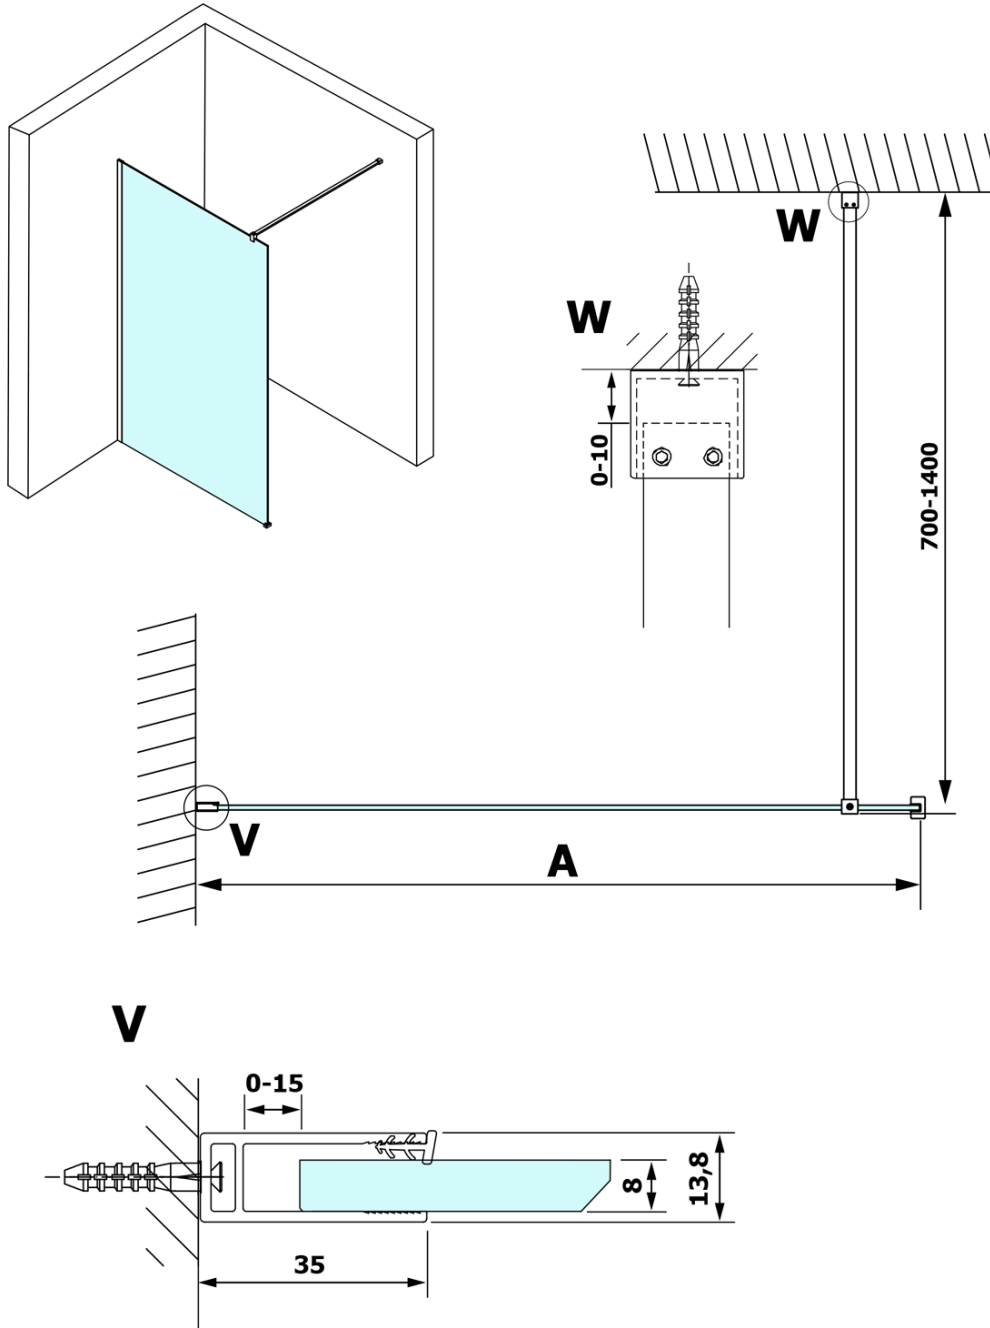

VARIO BLACK One-piece shower glass panel, wall-mount, smoked glass, 1200 mm

Order code: GX1312GX1014

Basic information

Brand: Gelco
Series: VARIO

Size

Height: 2000 mm
Depth: 1200 mm

Properties

Profile colour: Black matt
Shape: Single-wall fixed screen
Glass colour: Smoked glass
Glass finish: Coated glass
Glass thickness: 8 mm
Weight / Piece: 65.0 kg
Packaging: 2 Piece
Warranty: 3 years

We recommend buy

1 Piece VARIO shower screen wall support bar 1400mm, black (Order code: GX2214)

VARIO BLACK One-piece shower glass panel, wall-mount, smoked glass, 1200 mm

Technical sheet

| MODEL | A |
|--------|-----------|
| GX1370 | 685-700 |
| GX1380 | 785-800 |
| GX1390 | 885-900 |
| GX1310 | 985-1000 |
| GX1311 | 1085-1100 |
| GX1312 | 1185-1200 |
| GX1313 | 1285-1300 |
| GX1314 | 1385-1400 |