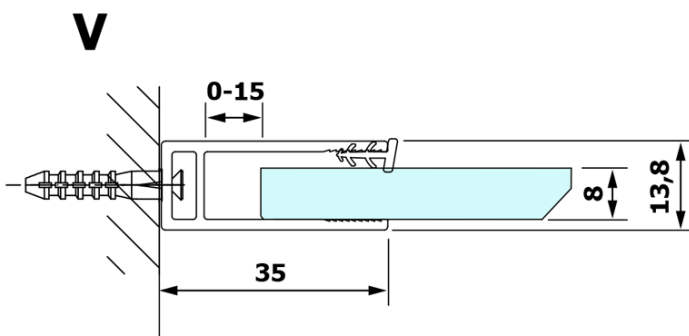

VARIO BLACK One-piece shower glass panel, wall-mount, smoked glass, 1200 mm

Order code: GX1312GX1014

Basic information

Brand: Gelco
Series: VARIO

Size

Height: 2000 mm
Depth: 1200 mm

Properties

Profile colour: Black matt
Shape: Single-wall fixed screen
Glass colour: Smoked glass
Glass finish: Coated glass
Glass thickness: 8 mm
Weight / Piece: 65.0 kg
Packaging: 2 Piece
Warranty: 3 years

We recommend buy

1 Piece VARIO shower screen wall support bar 1400mm, black (Order code: GX2214)

VARIO BLACK One-piece shower glass panel, wall-mount, smoked glass, 1200 mm

Technical sheet

| MODEL | A |
|--------|-----------|
| GX1370 | 685-700 |
| GX1380 | 785-800 |
| GX1390 | 885-900 |
| GX1310 | 985-1000 |
| GX1311 | 1085-1100 |
| GX1312 | 1185-1200 |
| GX1313 | 1285-1300 |
| GX1314 | 1385-1400 |