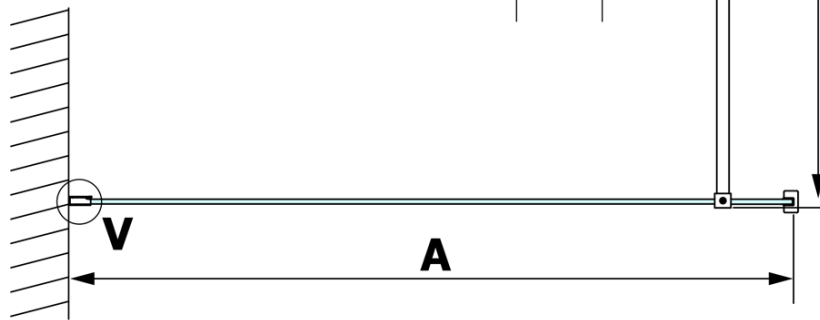

VARIO BLACK One-piece shower glass panel, wall-mount, smoked glass, 1200 mm

Order code: GX1312GX1014

Basic information

Brand: Gelco
Series: VARIO

Size

Height: 2000 mm
Depth: 1200 mm

Properties

Profile colour: Black matt
Shape: Single-wall fixed screen
Glass colour: Smoked glass
Glass finish: Coated glass
Glass thickness: 8 mm
Weight / Piece: 65.0 kg
Packaging: 2 Piece
Warranty: 3 years

We recommend buy

1 Piece VARIO shower screen wall support bar 1400mm, black (Order code: GX2214)

VARIO BLACK One-piece shower glass panel, wall-mount, smoked glass, 1200 mm

Technical sheet

| MODEL | A |
|--------|-----------|
| GX1370 | 685-700 |
| GX1380 | 785-800 |
| GX1390 | 885-900 |
| GX1310 | 985-1000 |
| GX1311 | 1085-1100 |
| GX1312 | 1185-1200 |
| GX1313 | 1285-1300 |
| GX1314 | 1385-1400 |