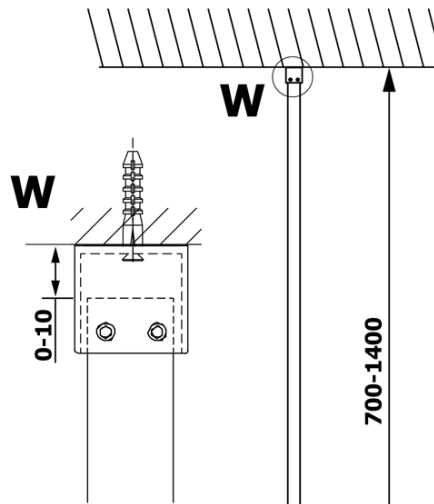

VARIO BLACK One-piece shower glass panel, wall-mount, smoked glass, 1200 mm

Order code: GX1312GX1014

Basic information

Brand: Gelco
Series: VARIO

Size

Height: 2000 mm
Depth: 1200 mm

Properties

Profile colour: Black matt
Shape: Single-wall fixed screen
Glass colour: Smoked glass
Glass finish: Coated glass
Glass thickness: 8 mm
Weight / Piece: 65.0 kg
Packaging: 2 Piece
Warranty: 3 years

We recommend buy

1 Piece VARIO shower screen wall support bar 1400mm, black (Order code: GX2214)

VARIO BLACK One-piece shower glass panel, wall-mount, smoked glass, 1200 mm

Technical sheet

| MODEL | A |
|--------|-----------|
| GX1370 | 685-700 |
| GX1380 | 785-800 |
| GX1390 | 885-900 |
| GX1310 | 985-1000 |
| GX1311 | 1085-1100 |
| GX1312 | 1185-1200 |
| GX1313 | 1285-1300 |
| GX1314 | 1385-1400 |