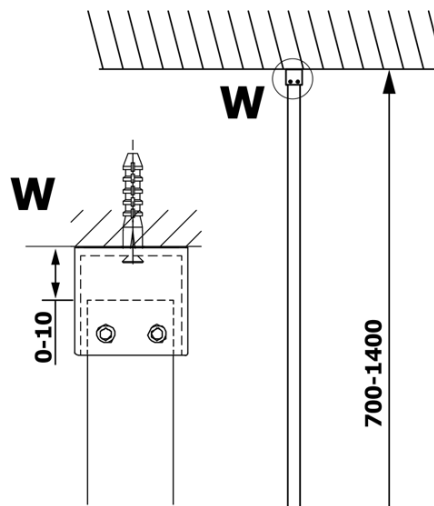

VARIO BLACK One-piece shower glass panel, wall-mount, smoked glass, 1200 mm

Order code: GX1312GX1014

Basic information

Brand: Gelco
Series: VARIO

Size

Height: 2000 mm
Depth: 1200 mm

Properties

Profile colour: Black matt
Shape: Single-wall fixed screen
Glass colour: Smoked glass
Glass finish: Coated glass
Glass thickness: 8 mm
Weight / Piece: 65.0 kg
Packaging: 2 Piece
Warranty: 3 years

We recommend buy

1 Piece VARIO shower screen wall support bar 1400mm, black (Order code: GX2214)

VARIO BLACK One-piece shower glass panel, wall-mount, smoked glass, 1200 mm

Technical sheet

MODEL	A
GX1370	685-700
GX1380	785-800
GX1390	885-900
GX1310	985-1000
GX1311	1085-1100
GX1312	1185-1200
GX1313	1285-1300
GX1314	1385-1400