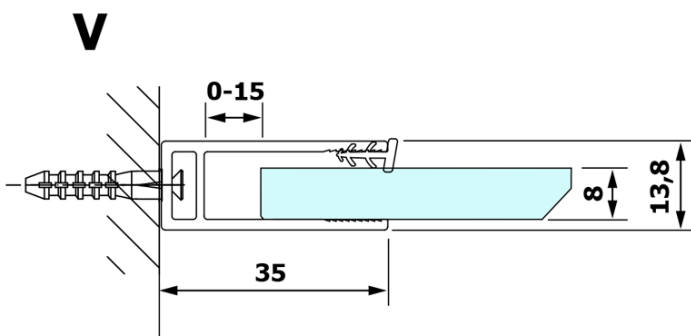

VARIO BLACK One-piece shower glass panel, wall-mount, smoked glass, 1200 mm

Order code: GX1312GX1014

Basic information

Brand: Gelco
Series: VARIO

Size

Height: 2000 mm
Depth: 1200 mm

Properties

Profile colour: Black matt
Shape: Single-wall fixed screen
Glass colour: Smoked glass
Glass finish: Coated glass
Glass thickness: 8 mm
Weight / Piece: 65.0 kg
Packaging: 2 Piece
Warranty: 3 years

We recommend buy

1 Piece VARIO shower screen wall support bar 1400mm, black (Order code: GX2214)

VARIO BLACK One-piece shower glass panel, wall-mount, smoked glass, 1200 mm

Technical sheet

MODEL	A
GX1370	685-700
GX1380	785-800
GX1390	885-900
GX1310	985-1000
GX1311	1085-1100
GX1312	1185-1200
GX1313	1285-1300
GX1314	1385-1400