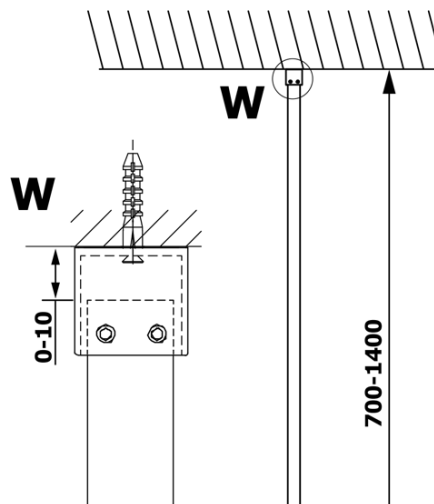

VARIO BLACK One-piece shower glass panel, wall-mount, smoked glass, 1200 mm

Order code: GX1312GX1014

Basic information

Brand: Gelco
Series: VARIO

Size

Height: 2000 mm
Depth: 1200 mm

Properties

Profile colour: Black matt
Shape: Single-wall fixed screen
Glass colour: Smoked glass
Glass finish: Coated glass
Glass thickness: 8 mm
Weight / Piece: 65.0 kg
Packaging: 2 Piece
Warranty: 3 years

We recommend buy

1 Piece VARIO shower screen wall support bar 1400mm, black (Order code: GX2214)

VARIO BLACK One-piece shower glass panel, wall-mount, smoked glass, 1200 mm

Technical sheet

MODEL	A
GX1370	685-700
GX1380	785-800
GX1390	885-900
GX1310	985-1000
GX1311	1085-1100
GX1312	1185-1200
GX1313	1285-1300
GX1314	1385-1400