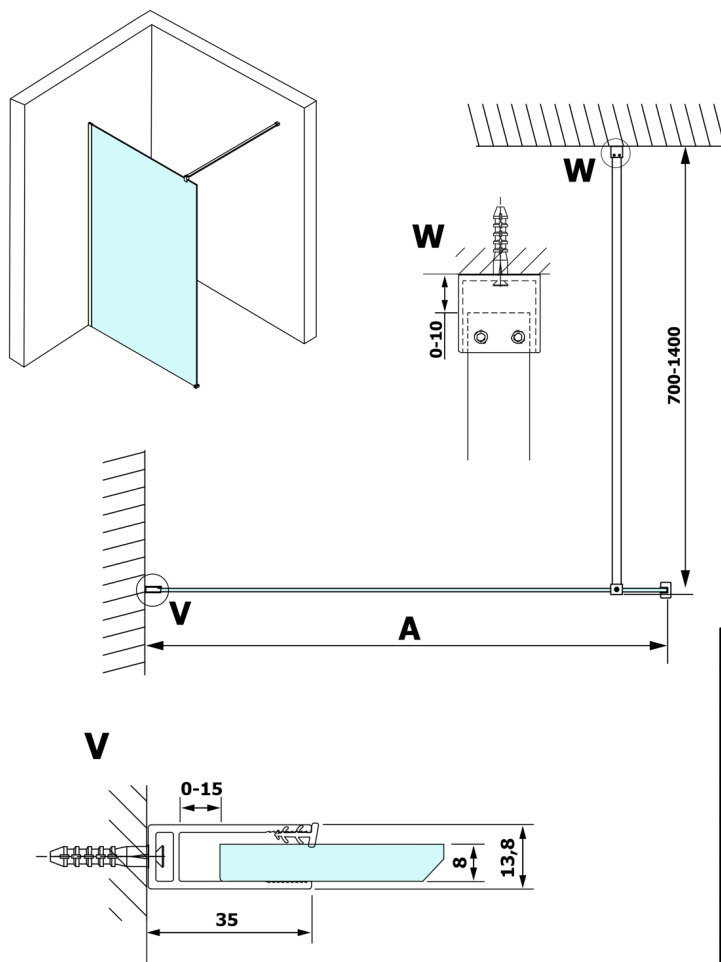

VARIO BLACK One-piece shower glass panel, wall-mount, smoked glass, 1200 mm

Order code: GX1312GX1014

Size

Height: 2000 mm

Depth: 1200 mm

Properties

Warranty: 3 years

Technical sheet

MODEL	A
GX1370	685-700
GX1380	785-800
GX1390	885-900
GX1310	985-1000
GX1311	1085-1100
GX1312	1185-1200
GX1313	1285-1300
GX1314	1385-1400