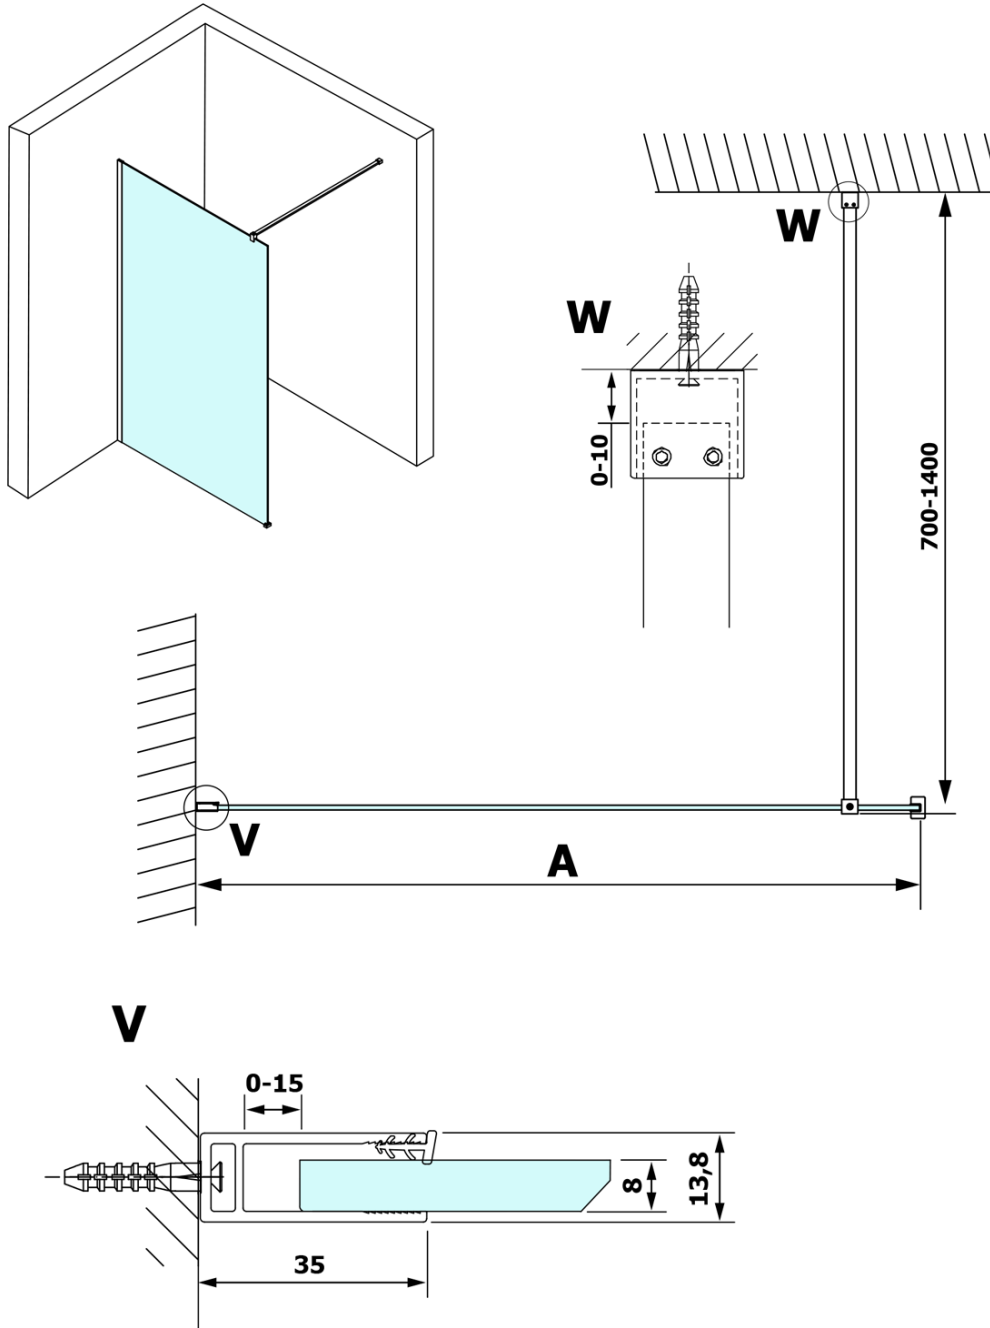

## VARIO BLACK One-piece shower glass panel, wall-mount, smoked glass, 1100 mm

Order code: GX1311GX1014

### Size

Height: 2000 mm  
Depth: 1100 mm

### Properties

Profile colour: Black matt  
Shape: Single-wall fixed screen  
Glass colour: Smoked glass  
Glass finish: Coated glass  
Glass thickness: 8 mm  
Weight / Piece: 60.0 kg  
Packaging: 2 Piece  
Warranty: 3 years

### We recommend buy

1 Piece VARIO shower screen wall support bar 1400mm, black (Order code: GX2214)

**VARIO BLACK One-piece shower glass panel, wall-mount, smoked glass, 1100 mm**

**Technical sheet**

MODEL	A
GX1370	685-700
GX1380	785-800
GX1390	885-900
GX1310	985-1000
GX1311	1085-1100
GX1312	1185-1200
GX1313	1285-1300
GX1314	1385-1400