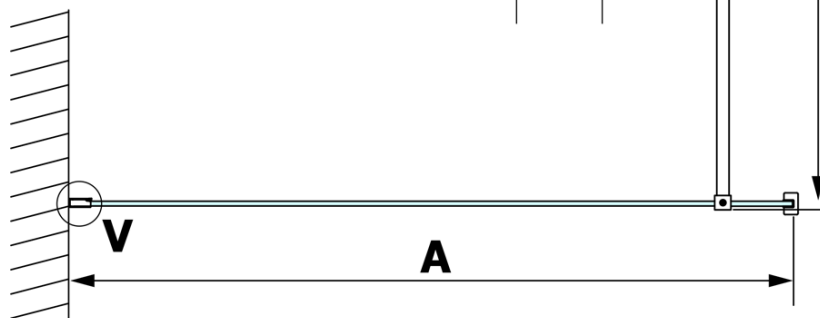

VARIO BLACK One-piece shower glass panel, wall-mount, smoked glass, 1000 mm

Order code: GX1310GX1014

Basic information

Brand: Gelco
Series: VARIO

Size

Height: 2000 mm
Depth: 1000 mm

Properties

Profile colour: Black matt
Shape: Single-wall fixed screen
Glass colour: Smoked glass
Glass finish: Coated glass
Glass thickness: 8 mm
Weight / Piece: 46.0 kg
Packaging: 2 Piece
Warranty: 3 years

VARIO BLACK One-piece shower glass panel, wall-mount, smoked glass, 1000 mm

Technical sheet

MODEL	A
GX1370	685-700
GX1380	785-800
GX1390	885-900
GX1310	985-1000

VARIO BLACK One-piece shower glass panel, wall-mount, smoked glass, 1000 mm

MODEL	A
GX1370	685-700
GX1380	785-800
GX1390	885-900
GX1310	985-1000
GX1311	1085-1100
GX1312	1185-1200
GX1313	1285-1300
GX1314	1385-1400