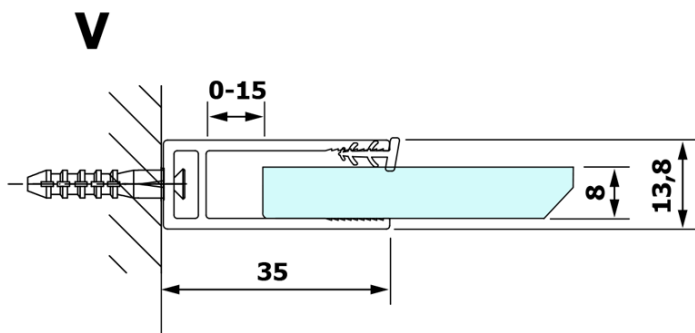

VARIO BLACK One-piece shower glass panel, wall-mount, smoked glass, 1000 mm

Order code: GX1310GX1014

Basic information

Brand: Gelco
Series: VARIO

Size

Height: 2000 mm
Depth: 1000 mm

Properties

Profile colour: Black matt
Shape: Single-wall fixed screen
Glass colour: Smoked glass
Glass finish: Coated glass
Glass thickness: 8 mm
Weight / Piece: 46.0 kg
Packaging: 2 Piece
Warranty: 3 years

VARIO BLACK One-piece shower glass panel, wall-mount, smoked glass, 1000 mm

Technical sheet

MODEL	A
GX1370	685-700
GX1380	785-800
GX1390	885-900
GX1310	985-1000

VARIO BLACK One-piece shower glass panel, wall-mount, smoked glass, 1000 mm

MODEL	A
GX1370	685-700
GX1380	785-800
GX1390	885-900
GX1310	985-1000
GX1311	1085-1100
GX1312	1185-1200
GX1313	1285-1300
GX1314	1385-1400