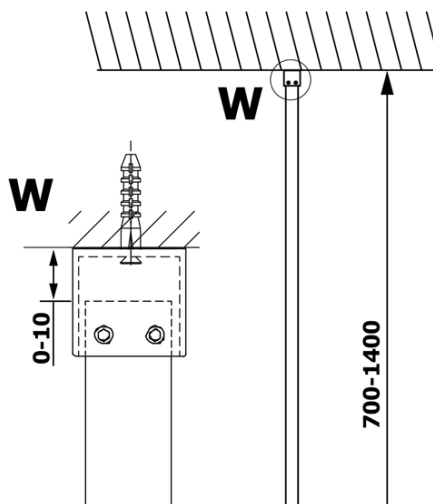

VARIO BLACK One-piece shower glass panel, wall-mount, smoked glass, 1000 mm

Order code: GX1310GX1014

Basic information

Brand: Gelco
Series: VARIO

Size

Height: 2000 mm
Depth: 1000 mm

Properties

Profile colour: Black matt
Shape: Single-wall fixed screen
Glass colour: Smoked glass
Glass finish: Coated glass
Glass thickness: 8 mm
Weight / Piece: 46.0 kg
Packaging: 2 Piece
Warranty: 3 years

VARIO BLACK One-piece shower glass panel, wall-mount, smoked glass, 1000 mm

Technical sheet

MODEL	A
GX1370	685-700
GX1380	785-800
GX1390	885-900
GX1310	985-1000

VARIO BLACK One-piece shower glass panel, wall-mount, smoked glass, 1000 mm

MODEL	A
GX1370	685-700
GX1380	785-800
GX1390	885-900
GX1310	985-1000
GX1311	1085-1100
GX1312	1185-1200
GX1313	1285-1300
GX1314	1385-1400