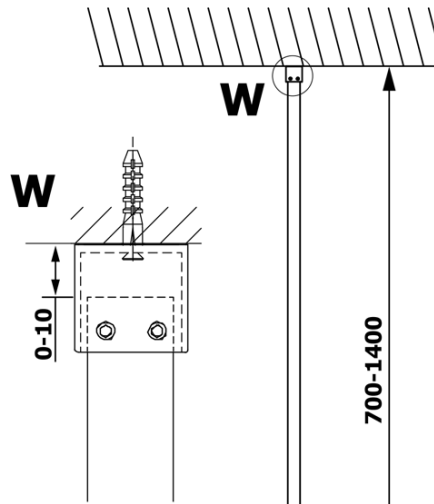

VARIO BLACK One-piece shower glass panel, wall-mount, smoked glass, 1000 mm

Order code: GX1310GX1014

Basic information

Brand: Gelco
Series: VARIO

Size

Height: 2000 mm
Depth: 1000 mm

Properties

Profile colour: Black matt
Shape: Single-wall fixed screen
Glass colour: Smoked glass
Glass finish: Coated glass
Glass thickness: 8 mm
Weight / Piece: 46.0 kg
Packaging: 2 Piece
Warranty: 3 years

VARIO BLACK One-piece shower glass panel, wall-mount, smoked glass, 1000 mm

Technical sheet

MODEL	A
GX1370	685-700
GX1380	785-800
GX1390	885-900
GX1310	985-1000

VARIO BLACK One-piece shower glass panel, wall-mount, smoked glass, 1000 mm

MODEL	A
GX1370	685-700
GX1380	785-800
GX1390	885-900
GX1310	985-1000
GX1311	1085-1100
GX1312	1185-1200
GX1313	1285-1300
GX1314	1385-1400