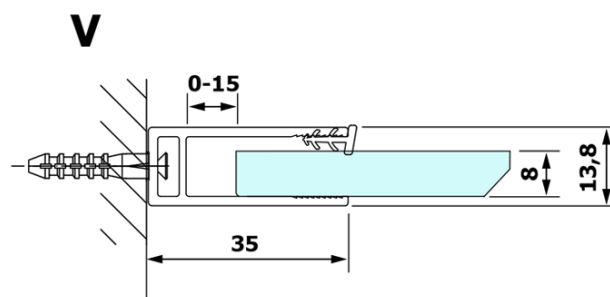

VARIO BLACK One-piece shower glass panel, wall-mount, smoked glass, 1000 mm

Order code: GX1310GX1014

Basic information

Brand: Gelco
Series: VARIO

Size

Height: 2000 mm
Depth: 1000 mm

Properties

Profile colour: Black matt
Shape: Single-wall fixed screen
Glass colour: Smoked glass
Glass finish: Coated glass
Glass thickness: 8 mm
Weight / Piece: 46.0 kg
Packaging: 2 Piece
Warranty: 3 years

VARIO BLACK One-piece shower glass panel, wall-mount, smoked glass, 1000 mm

Technical sheet

MODEL	A
GX1370	685-700
GX1380	785-800
GX1390	885-900
GX1310	985-1000

VARIO BLACK One-piece shower glass panel, wall-mount, smoked glass, 1000 mm

MODEL	A
GX1370	685-700
GX1380	785-800
GX1390	885-900
GX1310	985-1000
GX1311	1085-1100
GX1312	1185-1200
GX1313	1285-1300
GX1314	1385-1400