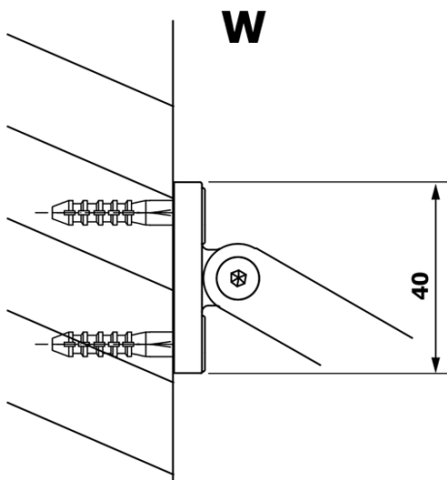

VARIO BLACK One-piece shower glass panel, wall-mount, smoked glass, 1000 mm

Order code: GX1310GX1014

Basic information

Brand: Gelco
Series: VARIO

Size

Height: 2000 mm
Depth: 1000 mm

Properties

Profile colour: Black matt
Shape: Single-wall fixed screen
Glass colour: Smoked glass
Glass finish: Coated glass
Glass thickness: 8 mm
Weight / Piece: 46.0 kg
Packaging: 2 Piece
Warranty: 3 years

VARIO BLACK One-piece shower glass panel, wall-mount, smoked glass, 1000 mm

Technical sheet

MODEL	A
GX1370	685-700
GX1380	785-800
GX1390	885-900
GX1310	985-1000

VARIO BLACK One-piece shower glass panel, wall-mount, smoked glass, 1000 mm

MODEL	A
GX1370	685-700
GX1380	785-800
GX1390	885-900
GX1310	985-1000
GX1311	1085-1100
GX1312	1185-1200
GX1313	1285-1300
GX1314	1385-1400