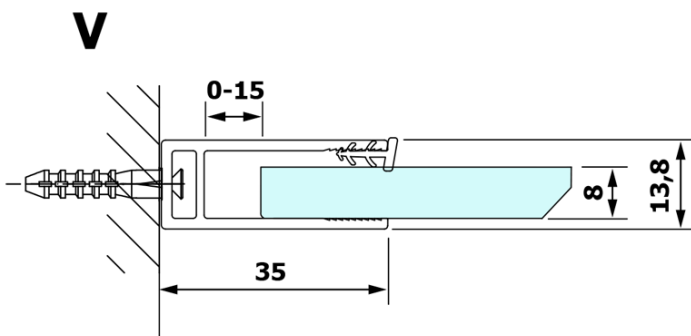

VARIO BLACK One-piece shower glass panel, wall-mount, smoked glass, 1000 mm

Order code: GX1310GX1014

Basic information

Brand: Gelco
Series: VARIO

Size

Height: 2000 mm
Depth: 1000 mm

Properties

Profile colour: Black matt
Shape: Single-wall fixed screen
Glass colour: Smoked glass
Glass finish: Coated glass
Glass thickness: 8 mm
Weight / Piece: 46.0 kg
Packaging: 2 Piece
Warranty: 3 years

VARIO BLACK One-piece shower glass panel, wall-mount, smoked glass, 1000 mm

Technical sheet

MODEL	A
GX1370	685-700
GX1380	785-800
GX1390	885-900
GX1310	985-1000

VARIO BLACK One-piece shower glass panel, wall-mount, smoked glass, 1000 mm

MODEL	A
GX1370	685-700
GX1380	785-800
GX1390	885-900
GX1310	985-1000
GX1311	1085-1100
GX1312	1185-1200
GX1313	1285-1300
GX1314	1385-1400