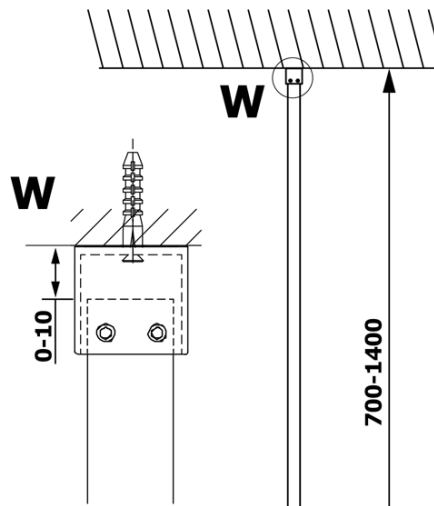

VARIO BLACK One-piece shower glass panel, wall-mount, smoked glass, 1000 mm

Order code: GX1310GX1014

Basic information

Brand: Gelco
Series: VARIO

Size

Height: 2000 mm
Depth: 1000 mm

Properties

Profile colour: Black matt
Shape: Single-wall fixed screen
Glass colour: Smoked glass
Glass finish: Coated glass
Glass thickness: 8 mm
Weight / Piece: 46.0 kg
Packaging: 2 Piece
Warranty: 3 years

VARIO BLACK One-piece shower glass panel, wall-mount, smoked glass, 1000 mm

Technical sheet

MODEL	A
GX1370	685-700
GX1380	785-800
GX1390	885-900
GX1310	985-1000

VARIO BLACK One-piece shower glass panel, wall-mount, smoked glass, 1000 mm

MODEL	A
GX1370	685-700
GX1380	785-800
GX1390	885-900
GX1310	985-1000
GX1311	1085-1100
GX1312	1185-1200
GX1313	1285-1300
GX1314	1385-1400