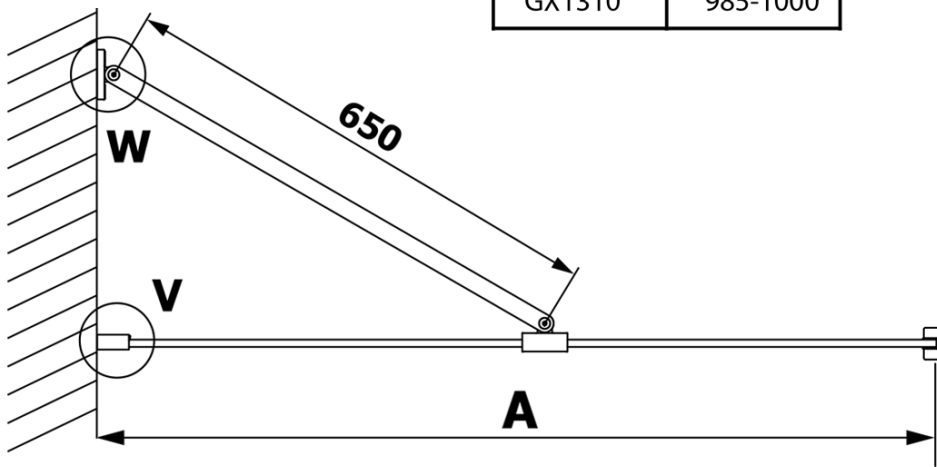

VARIO BLACK One-piece shower glass panel, wall-mount, smoked glass, 1000 mm

Order code: GX1310GX1014

Basic information

Brand: Gelco
Series: VARIO

Size

Height: 2000 mm
Depth: 1000 mm

Properties

Profile colour: Black matt
Shape: Single-wall fixed screen
Glass colour: Smoked glass
Glass finish: Coated glass
Glass thickness: 8 mm
Weight / Piece: 46.0 kg
Packaging: 2 Piece
Warranty: 3 years

VARIO BLACK One-piece shower glass panel, wall-mount, smoked glass, 1000 mm

Technical sheet

MODEL	A
GX1370	685-700
GX1380	785-800
GX1390	885-900
GX1310	985-1000

VARIO BLACK One-piece shower glass panel, wall-mount, smoked glass, 1000 mm

MODEL	A
GX1370	685-700
GX1380	785-800
GX1390	885-900
GX1310	985-1000
GX1311	1085-1100
GX1312	1185-1200
GX1313	1285-1300
GX1314	1385-1400