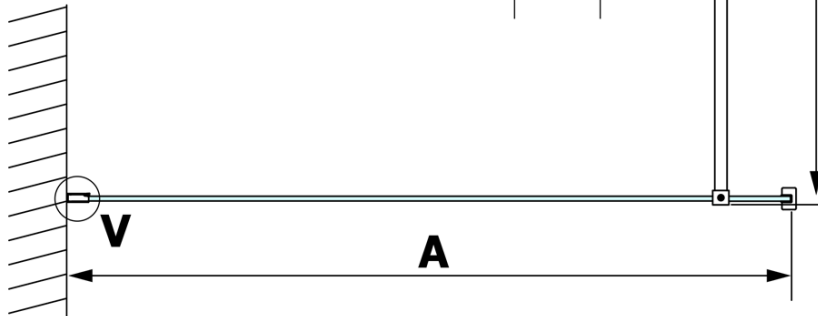

VARIO BLACK One-piece shower glass panel, wall-mount, smoked glass, 1000 mm

Order code: GX1310GX1014

Basic information

Brand: Gelco
Series: VARIO

Size

Height: 2000 mm
Depth: 1000 mm

Properties

Profile colour: Black matt
Shape: Single-wall fixed screen
Glass colour: Smoked glass
Glass finish: Coated glass
Glass thickness: 8 mm
Weight / Piece: 46.0 kg
Packaging: 2 Piece
Warranty: 3 years

VARIO BLACK One-piece shower glass panel, wall-mount, smoked glass, 1000 mm

Technical sheet

MODEL	A
GX1370	685-700
GX1380	785-800
GX1390	885-900
GX1310	985-1000

VARIO BLACK One-piece shower glass panel, wall-mount, smoked glass, 1000 mm

MODEL	A
GX1370	685-700
GX1380	785-800
GX1390	885-900
GX1310	985-1000
GX1311	1085-1100
GX1312	1185-1200
GX1313	1285-1300
GX1314	1385-1400