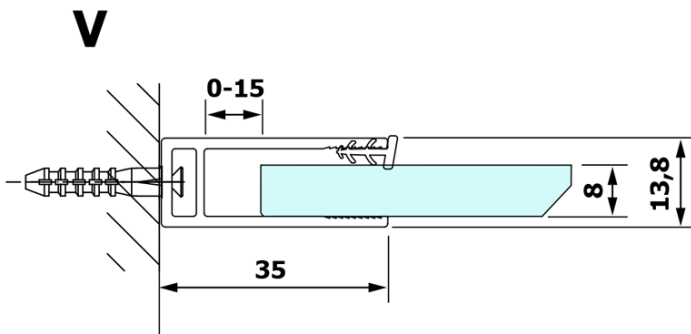

VARIO BLACK One-piece shower glass panel, wall-mount, smoked glass, 1000 mm

Order code: GX1310GX1014

Basic information

Brand: Gelco
Series: VARIO

Size

Height: 2000 mm
Depth: 1000 mm

Properties

Profile colour: Black matt
Shape: Single-wall fixed screen
Glass colour: Smoked glass
Glass finish: Coated glass
Glass thickness: 8 mm
Weight / Piece: 46.0 kg
Packaging: 2 Piece
Warranty: 3 years

VARIO BLACK One-piece shower glass panel, wall-mount, smoked glass, 1000 mm

Technical sheet

MODEL	A
GX1370	685-700
GX1380	785-800
GX1390	885-900
GX1310	985-1000

VARIO BLACK One-piece shower glass panel, wall-mount, smoked glass, 1000 mm

MODEL	A
GX1370	685-700
GX1380	785-800
GX1390	885-900
GX1310	985-1000
GX1311	1085-1100
GX1312	1185-1200
GX1313	1285-1300
GX1314	1385-1400