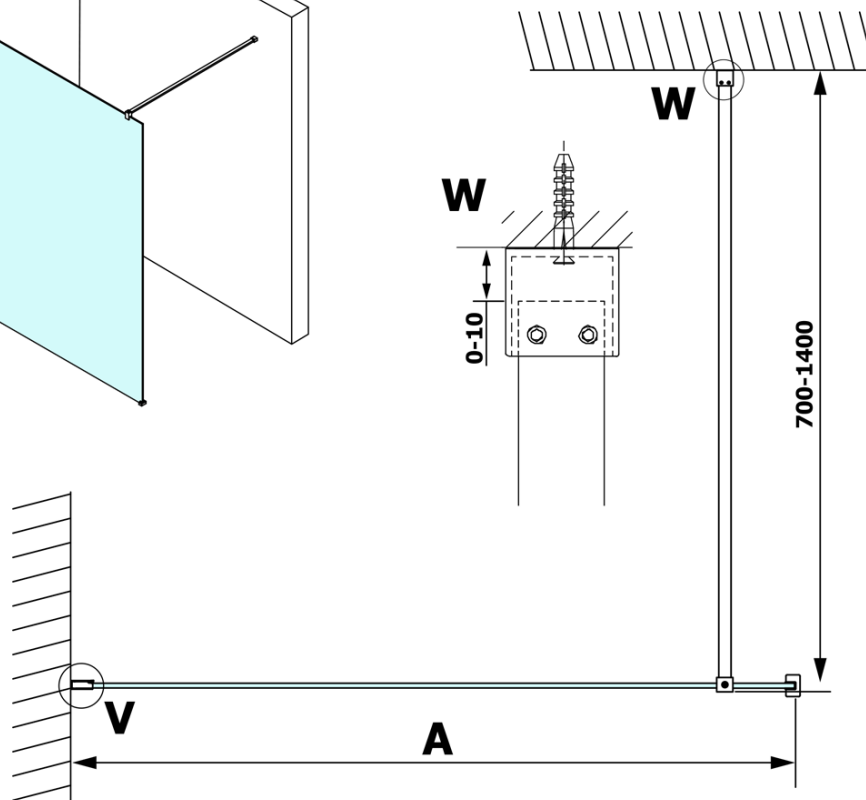

VARIO BLACK One-piece shower glass panel, wall-mount, smoked glass, 900 mm

Order code: GX1390GX1014

Basic information

Brand: Gelco
Series: VARIO

Size

Height: 2000 mm
Depth: 900 mm

Properties

Profile colour: Black matt
Shape: Single-wall fixed screen
Glass colour: Smoked glass
Glass finish: Coated glass
Glass thickness: 8 mm
Weight / Piece: 43.0 kg
Packaging: 2 Piece
Warranty: 3 years

VARIO BLACK One-piece shower glass panel, wall-mount, smoked glass, 900 mm

Technical sheet

MODEL	A
GX1370	685-700
GX1380	785-800
GX1390	885-900
GX1310	985-1000

VARIO BLACK One-piece shower glass panel, wall-mount, smoked glass, 900 mm

MODEL	A
GX1370	685-700
GX1380	785-800
GX1390	885-900
GX1310	985-1000
GX1311	1085-1100
GX1312	1185-1200
GX1313	1285-1300
GX1314	1385-1400