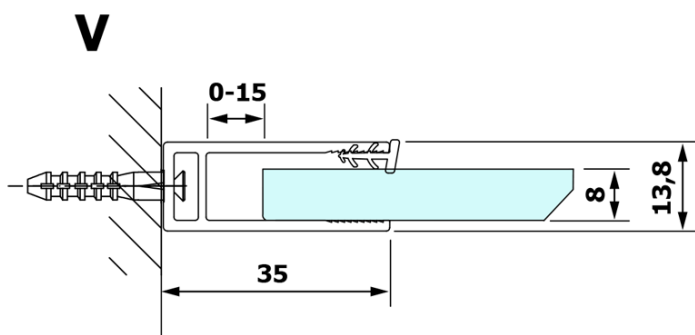

VARIO BLACK One-piece shower glass panel, wall-mount, smoked glass, 900 mm

Order code: GX1390GX1014

Basic information

Brand: Gelco
Series: VARIO

Size

Height: 2000 mm
Depth: 900 mm

Properties

Profile colour: Black matt
Shape: Single-wall fixed screen
Glass colour: Smoked glass
Glass finish: Coated glass
Glass thickness: 8 mm
Weight / Piece: 43.0 kg
Packaging: 2 Piece
Warranty: 3 years

VARIO BLACK One-piece shower glass panel, wall-mount, smoked glass, 900 mm

Technical sheet

MODEL	A
GX1370	685-700
GX1380	785-800
GX1390	885-900
GX1310	985-1000

VARIO BLACK One-piece shower glass panel, wall-mount, smoked glass, 900 mm

MODEL	A
GX1370	685-700
GX1380	785-800
GX1390	885-900
GX1310	985-1000
GX1311	1085-1100
GX1312	1185-1200
GX1313	1285-1300
GX1314	1385-1400