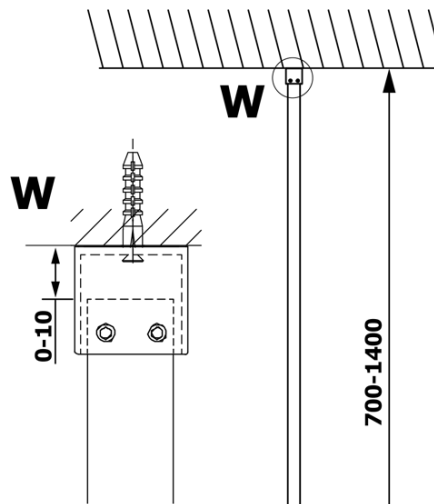

VARIO BLACK One-piece shower glass panel, wall-mount, smoked glass, 900 mm

Order code: GX1390GX1014

Basic information

Brand: Gelco
Series: VARIO

Size

Height: 2000 mm
Depth: 900 mm

Properties

Profile colour: Black matt
Shape: Single-wall fixed screen
Glass colour: Smoked glass
Glass finish: Coated glass
Glass thickness: 8 mm
Weight / Piece: 43.0 kg
Packaging: 2 Piece
Warranty: 3 years

VARIO BLACK One-piece shower glass panel, wall-mount, smoked glass, 900 mm

Technical sheet

MODEL	A
GX1370	685-700
GX1380	785-800
GX1390	885-900
GX1310	985-1000

VARIO BLACK One-piece shower glass panel, wall-mount, smoked glass, 900 mm

MODEL	A
GX1370	685-700
GX1380	785-800
GX1390	885-900
GX1310	985-1000
GX1311	1085-1100
GX1312	1185-1200
GX1313	1285-1300
GX1314	1385-1400