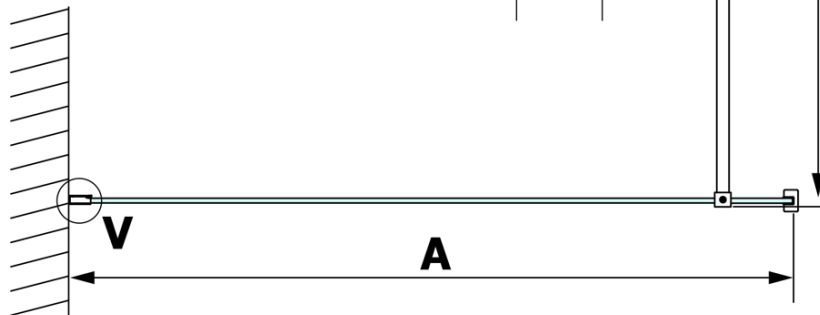

VARIO BLACK One-piece shower glass panel, wall-mount, smoked glass, 900 mm

Order code: GX1390GX1014

Basic information

Brand: Gelco
Series: VARIO

Size

Height: 2000 mm
Depth: 900 mm

Properties

Profile colour: Black matt
Shape: Single-wall fixed screen
Glass colour: Smoked glass
Glass finish: Coated glass
Glass thickness: 8 mm
Weight / Piece: 43.0 kg
Packaging: 2 Piece
Warranty: 3 years

VARIO BLACK One-piece shower glass panel, wall-mount, smoked glass, 900 mm

Technical sheet

MODEL	A
GX1370	685-700
GX1380	785-800
GX1390	885-900
GX1310	985-1000

VARIO BLACK One-piece shower glass panel, wall-mount, smoked glass, 900 mm

MODEL	A
GX1370	685-700
GX1380	785-800
GX1390	885-900
GX1310	985-1000
GX1311	1085-1100
GX1312	1185-1200
GX1313	1285-1300
GX1314	1385-1400