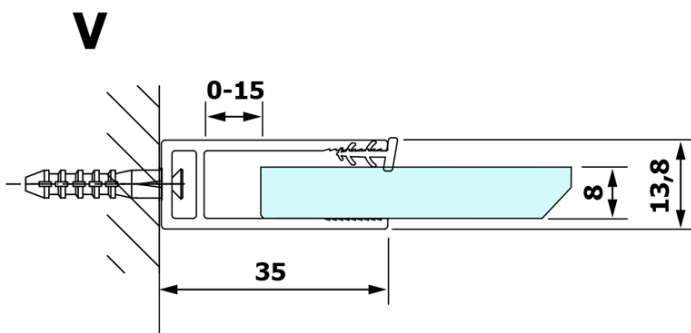

VARIO BLACK One-piece shower glass panel, wall-mount, smoked glass, 900 mm

Order code: GX1390GX1014

Basic information

Brand: Gelco
Series: VARIO

Size

Height: 2000 mm
Depth: 900 mm

Properties

Profile colour: Black matt
Shape: Single-wall fixed screen
Glass colour: Smoked glass
Glass finish: Coated glass
Glass thickness: 8 mm
Weight / Piece: 43.0 kg
Packaging: 2 Piece
Warranty: 3 years

VARIO BLACK One-piece shower glass panel, wall-mount, smoked glass, 900 mm

Technical sheet

MODEL	A
GX1370	685-700
GX1380	785-800
GX1390	885-900
GX1310	985-1000

VARIO BLACK One-piece shower glass panel, wall-mount, smoked glass, 900 mm

MODEL	A
GX1370	685-700
GX1380	785-800
GX1390	885-900
GX1310	985-1000
GX1311	1085-1100
GX1312	1185-1200
GX1313	1285-1300
GX1314	1385-1400