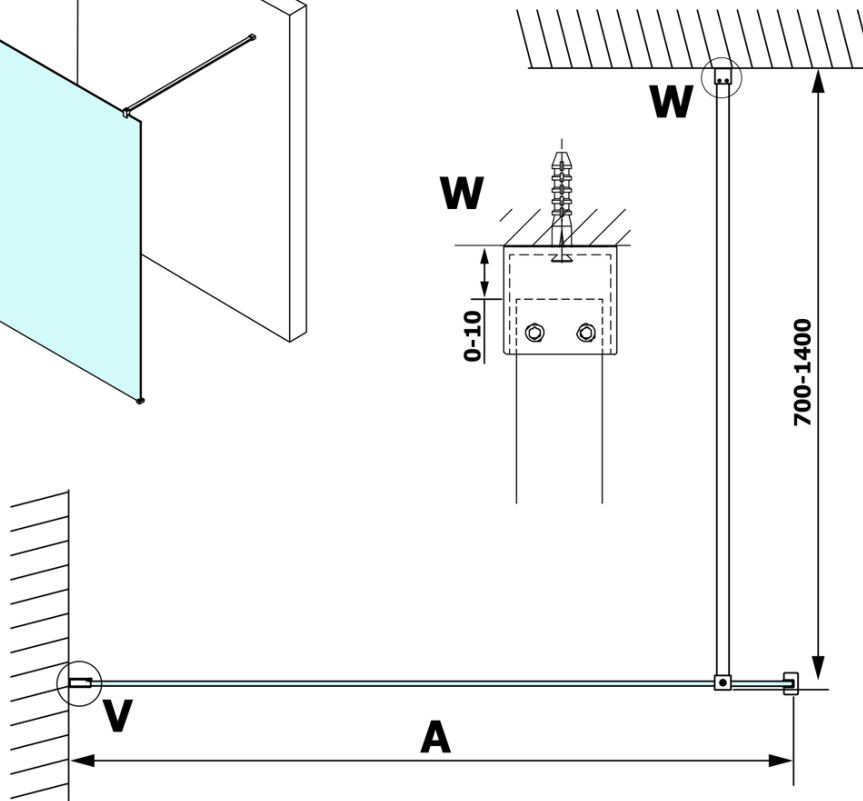

## Size

Height: 2000 mm  
Depth: 900 mm

**VARIO BLACK One-piece shower glass panel, wall-mount, smoked glass, 900 mm**

**Technical sheet**

MODEL	A
GX1370	685-700
GX1380	785-800
GX1390	885-900
GX1310	985-1000

**VARIO BLACK One-piece shower glass panel, wall-mount, smoked glass, 900 mm**