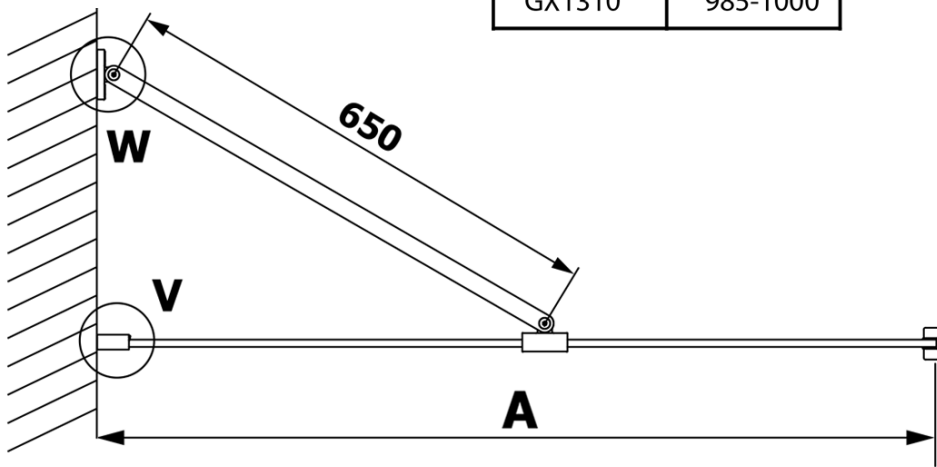

## Size

Height: 2000 mm  
Depth: 900 mm

**VARIO BLACK One-piece shower glass panel, wall-mount, smoked glass, 900 mm**

**Technical sheet**

MODEL	A
GX1370	685-700
GX1380	785-800
GX1390	885-900
GX1310	985-1000

**VARIO BLACK One-piece shower glass panel, wall-mount, smoked glass, 900 mm**