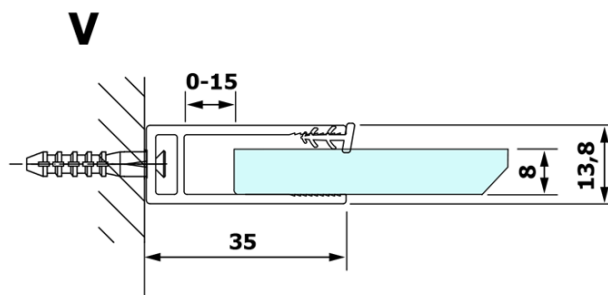

## Size

Height: 2000 mm  
Depth: 900 mm

## Properties

Profile colour: Black matt  
Shape: Single-wall fixed screen  
Glass colour: Smoked glass  
Glass finish: Coated glass  
Glass thickness: 8 mm  
Weight / Piece: 43.0 kg  
Packaging: 2 Piece  
Warranty: 3 years

**VARIO BLACK One-piece shower glass panel, wall-mount, smoked glass, 900 mm**

**Technical sheet**

MODEL	A
GX1370	685-700
GX1380	785-800
GX1390	885-900
GX1310	985-1000

**VARIO BLACK One-piece shower glass panel, wall-mount, smoked glass, 900 mm**