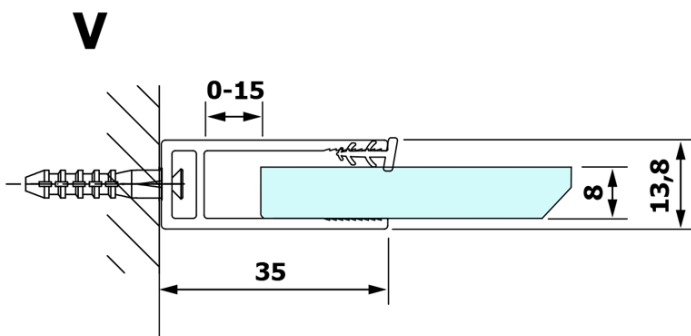

## Size

Height: 2000 mm  
Depth: 900 mm

**VARIO BLACK One-piece shower glass panel, wall-mount, smoked glass, 900 mm**

**Technical sheet**

MODEL	A
GX1370	685-700
GX1380	785-800
GX1390	885-900
GX1310	985-1000

**VARIO BLACK One-piece shower glass panel, wall-mount, smoked glass, 900 mm**

MODEL	A
GX1370	685-700
GX1380	785-800
GX1390	885-900
GX1310	985-1000
GX1311	1085-1100
GX1312	1185-1200
GX1313	1285-1300
GX1314	1385-1400