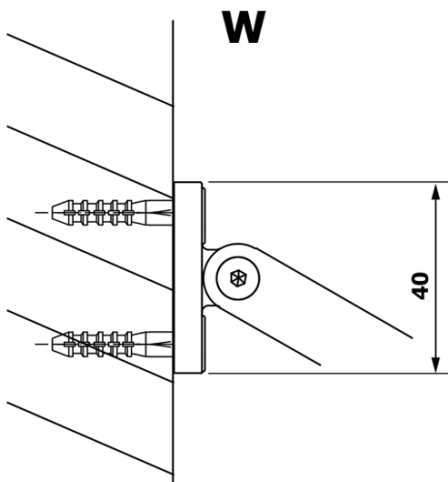

## Size

Height: 2000 mm  
Depth: 900 mm

**VARIO BLACK One-piece shower glass panel, wall-mount, smoked glass, 900 mm**

**Technical sheet**

MODEL	A
GX1370	685-700
GX1380	785-800
GX1390	885-900
GX1310	985-1000

**VARIO BLACK One-piece shower glass panel, wall-mount, smoked glass, 900 mm**