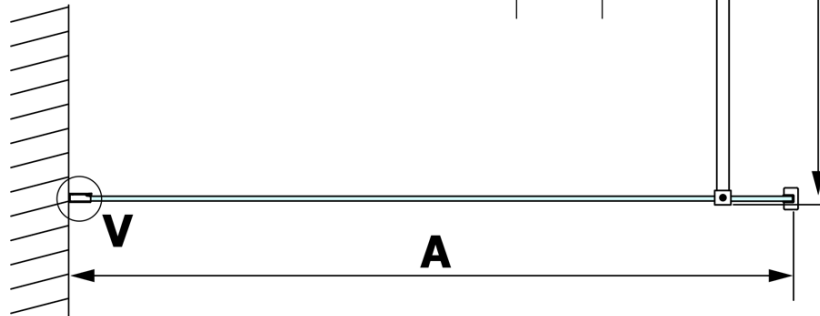

## Size

Height: 2000 mm  
Depth: 900 mm

**VARIO BLACK One-piece shower glass panel, wall-mount, smoked glass, 900 mm**

**Technical sheet**

MODEL	A
GX1370	685-700
GX1380	785-800
GX1390	885-900
GX1310	985-1000

**VARIO BLACK One-piece shower glass panel, wall-mount, smoked glass, 900 mm**

MODEL	A
GX1370	685-700
GX1380	785-800
GX1390	885-900
GX1310	985-1000
GX1311	1085-1100
GX1312	1185-1200
GX1313	1285-1300
GX1314	1385-1400