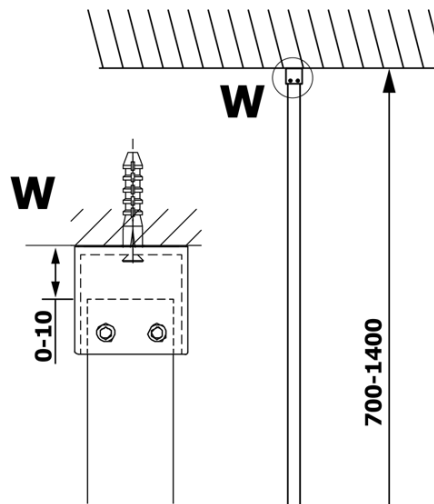

VARIO BLACK One-piece shower glass panel, wall-mount, smoked glass, 800 mm

Order code: GX1380GX1014

Basic information

Brand: Gelco
Series: VARIO

Size

Height: 2000 mm
Depth: 800 mm

Properties

Profile colour: Black matt
Shape: Single-wall fixed screen
Glass colour: Smoked glass
Glass finish: Coated glass
Glass thickness: 8 mm
Weight / Piece: 36.0 kg
Packaging: 2 Piece
Warranty: 3 years

VARIO BLACK One-piece shower glass panel, wall-mount, smoked glass, 800 mm

Technical sheet

MODEL	A
GX1370	685-700
GX1380	785-800
GX1390	885-900
GX1310	985-1000

VARIO BLACK One-piece shower glass panel, wall-mount, smoked glass, 800 mm

MODEL	A
GX1370	685-700
GX1380	785-800
GX1390	885-900
GX1310	985-1000
GX1311	1085-1100
GX1312	1185-1200
GX1313	1285-1300
GX1314	1385-1400