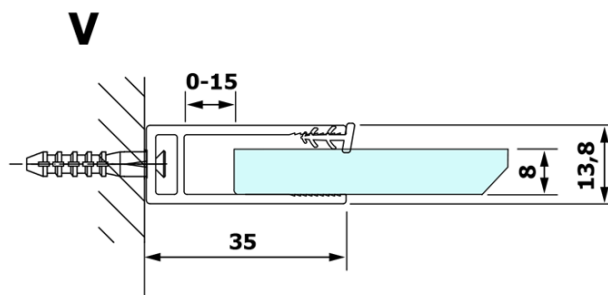

VARIO BLACK One-piece shower glass panel, wall-mount, smoked glass, 800 mm

Order code: GX1380GX1014

Basic information

Brand: Gelco
Series: VARIO

Size

Height: 2000 mm
Depth: 800 mm

Properties

Profile colour: Black matt
Shape: Single-wall fixed screen
Glass colour: Smoked glass
Glass finish: Coated glass
Glass thickness: 8 mm
Weight / Piece: 36.0 kg
Packaging: 2 Piece
Warranty: 3 years

VARIO BLACK One-piece shower glass panel, wall-mount, smoked glass, 800 mm

Technical sheet

MODEL	A
GX1370	685-700
GX1380	785-800
GX1390	885-900
GX1310	985-1000

VARIO BLACK One-piece shower glass panel, wall-mount, smoked glass, 800 mm

MODEL	A
GX1370	685-700
GX1380	785-800
GX1390	885-900
GX1310	985-1000
GX1311	1085-1100
GX1312	1185-1200
GX1313	1285-1300
GX1314	1385-1400