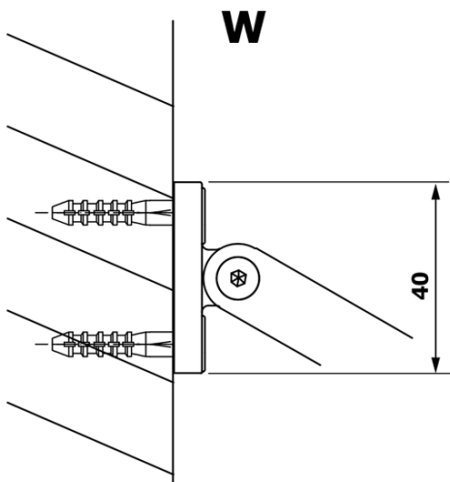

VARIO BLACK One-piece shower glass panel, wall-mount, smoked glass, 800 mm

Order code: GX1380GX1014

Basic information

Brand: Gelco
Series: VARIO

Size

Height: 2000 mm
Depth: 800 mm

Properties

Profile colour: Black matt
Shape: Single-wall fixed screen
Glass colour: Smoked glass
Glass finish: Coated glass
Glass thickness: 8 mm
Weight / Piece: 36.0 kg
Packaging: 2 Piece
Warranty: 3 years

VARIO BLACK One-piece shower glass panel, wall-mount, smoked glass, 800 mm

Technical sheet

MODEL	A
GX1370	685-700
GX1380	785-800
GX1390	885-900
GX1310	985-1000

VARIO BLACK One-piece shower glass panel, wall-mount, smoked glass, 800 mm

MODEL	A
GX1370	685-700
GX1380	785-800
GX1390	885-900
GX1310	985-1000
GX1311	1085-1100
GX1312	1185-1200
GX1313	1285-1300
GX1314	1385-1400