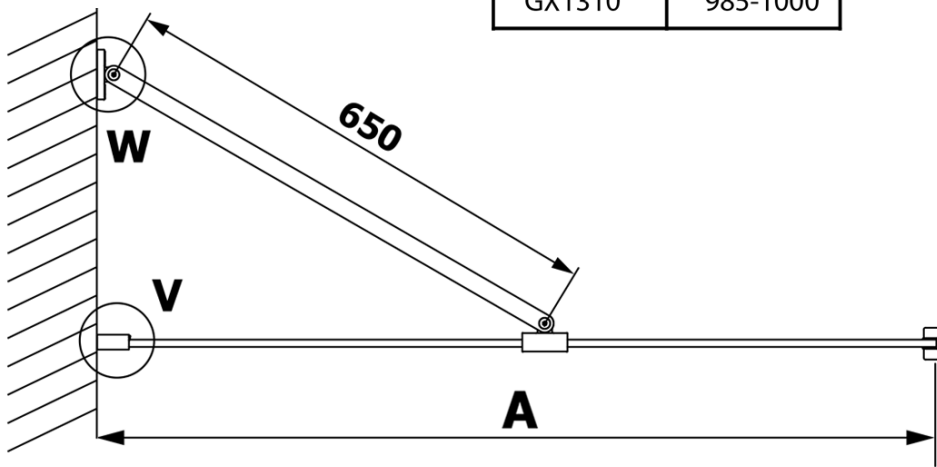

VARIO BLACK One-piece shower glass panel, wall-mount, smoked glass, 800 mm

Order code: GX1380GX1014

Basic information

Brand: Gelco
Series: VARIO

Size

Height: 2000 mm
Depth: 800 mm

Properties

Profile colour: Black matt
Shape: Single-wall fixed screen
Glass colour: Smoked glass
Glass finish: Coated glass
Glass thickness: 8 mm
Weight / Piece: 36.0 kg
Packaging: 2 Piece
Warranty: 3 years

VARIO BLACK One-piece shower glass panel, wall-mount, smoked glass, 800 mm

Technical sheet

MODEL	A
GX1370	685-700
GX1380	785-800
GX1390	885-900
GX1310	985-1000

VARIO BLACK One-piece shower glass panel, wall-mount, smoked glass, 800 mm

MODEL	A
GX1370	685-700
GX1380	785-800
GX1390	885-900
GX1310	985-1000
GX1311	1085-1100
GX1312	1185-1200
GX1313	1285-1300
GX1314	1385-1400