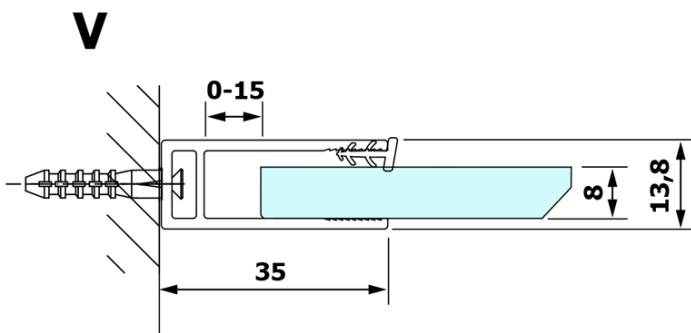

VARIO BLACK One-piece shower glass panel, wall-mount, smoked glass, 800 mm

Order code: GX1380GX1014

Basic information

Brand: Gelco
Series: VARIO

Size

Height: 2000 mm
Depth: 800 mm

Properties

Profile colour: Black matt
Shape: Single-wall fixed screen
Glass colour: Smoked glass
Glass finish: Coated glass
Glass thickness: 8 mm
Weight / Piece: 36.0 kg
Packaging: 2 Piece
Warranty: 3 years

VARIO BLACK One-piece shower glass panel, wall-mount, smoked glass, 800 mm

Technical sheet

MODEL	A
GX1370	685-700
GX1380	785-800
GX1390	885-900
GX1310	985-1000

VARIO BLACK One-piece shower glass panel, wall-mount, smoked glass, 800 mm

MODEL	A
GX1370	685-700
GX1380	785-800
GX1390	885-900
GX1310	985-1000
GX1311	1085-1100
GX1312	1185-1200
GX1313	1285-1300
GX1314	1385-1400