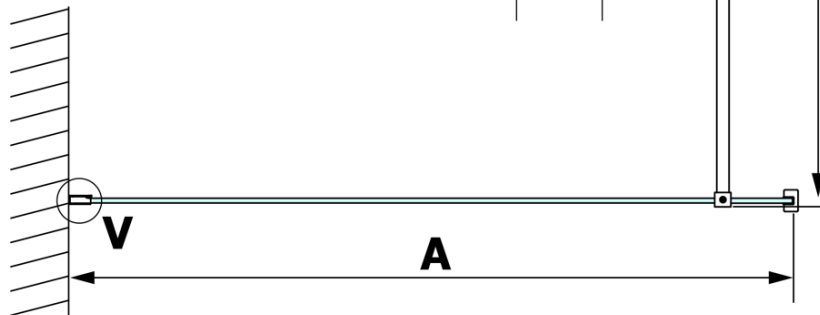

VARIO BLACK One-piece shower glass panel, wall-mount, smoked glass, 800 mm

Order code: GX1380GX1014

Basic information

Brand: Gelco
Series: VARIO

Size

Height: 2000 mm
Depth: 800 mm

Properties

Profile colour: Black matt
Shape: Single-wall fixed screen
Glass colour: Smoked glass
Glass finish: Coated glass
Glass thickness: 8 mm
Weight / Piece: 36.0 kg
Packaging: 2 Piece
Warranty: 3 years

VARIO BLACK One-piece shower glass panel, wall-mount, smoked glass, 800 mm

Technical sheet

MODEL	A
GX1370	685-700
GX1380	785-800
GX1390	885-900
GX1310	985-1000

VARIO BLACK One-piece shower glass panel, wall-mount, smoked glass, 800 mm

MODEL	A
GX1370	685-700
GX1380	785-800
GX1390	885-900
GX1310	985-1000
GX1311	1085-1100
GX1312	1185-1200
GX1313	1285-1300
GX1314	1385-1400