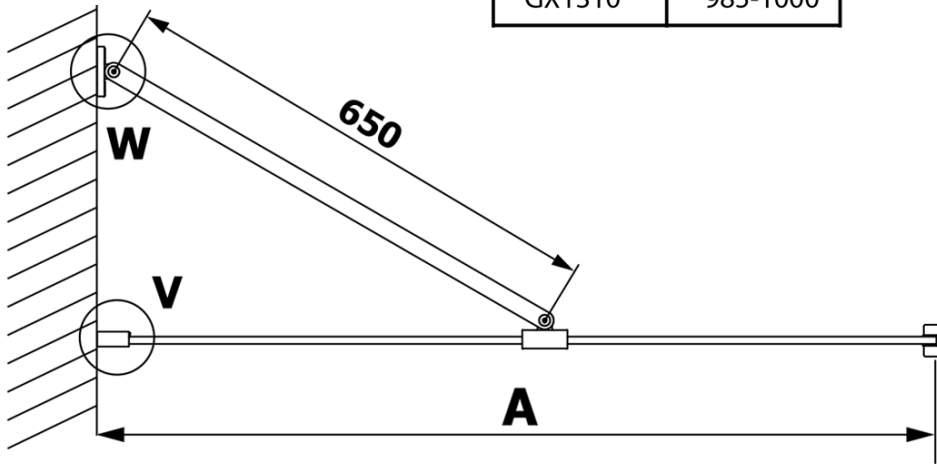

### Size

Height: 2000 mm  
Depth: 800 mm

**VARIO BLACK One-piece shower glass panel, wall-mount, smoked glass, 800 mm**

**Technical sheet**

MODEL	A
GX1370	685-700
GX1380	785-800
GX1390	885-900
GX1310	985-1000

**VARIO BLACK One-piece shower glass panel, wall-mount, smoked glass, 800 mm**