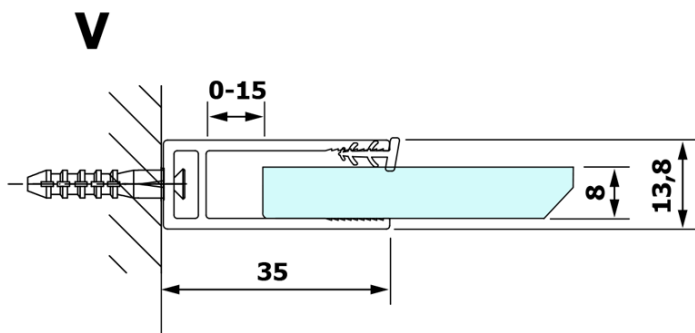

## Size

Height: 2000 mm  
Depth: 800 mm

## Properties

Profile colour: Black matt  
Shape: Single-wall fixed screen  
Glass colour: Smoked glass  
Glass finish: Coated glass  
Glass thickness: 8 mm  
Weight / Piece: 36.0 kg  
Packaging: 2 Piece  
Warranty: 3 years

**VARIO BLACK One-piece shower glass panel, wall-mount, smoked glass, 800 mm**

**Technical sheet**

MODEL	A
GX1370	685-700
GX1380	785-800
GX1390	885-900
GX1310	985-1000

**VARIO BLACK One-piece shower glass panel, wall-mount, smoked glass, 800 mm**