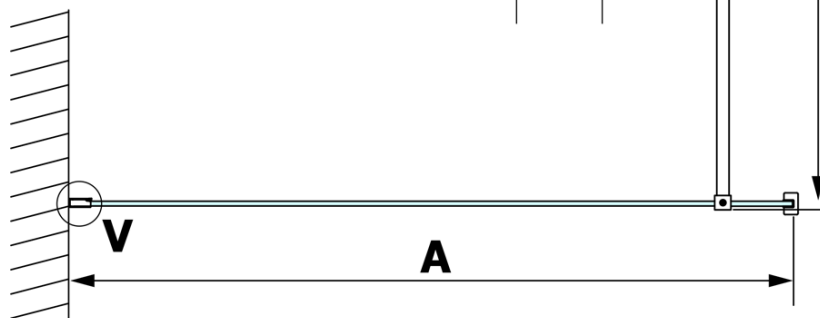

## Size

Height: 2000 mm  
Depth: 800 mm

**VARIO BLACK One-piece shower glass panel, wall-mount, smoked glass, 800 mm**

**Technical sheet**

MODEL	A
GX1370	685-700
GX1380	785-800
GX1390	885-900
GX1310	985-1000

**VARIO BLACK One-piece shower glass panel, wall-mount, smoked glass, 800 mm**