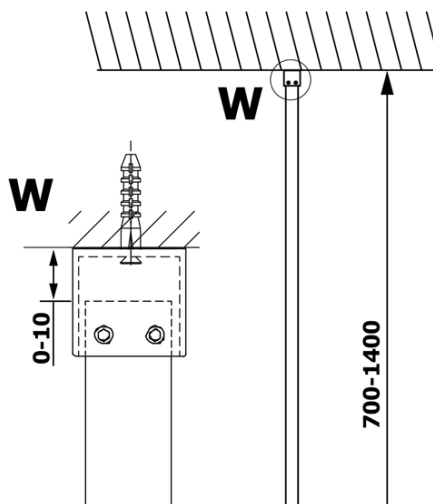

## Size

Height: 2000 mm  
Depth: 800 mm

**VARIO BLACK One-piece shower glass panel, wall-mount, smoked glass, 800 mm**

**Technical sheet**

MODEL	A
GX1370	685-700
GX1380	785-800
GX1390	885-900
GX1310	985-1000

**VARIO BLACK One-piece shower glass panel, wall-mount, smoked glass, 800 mm**