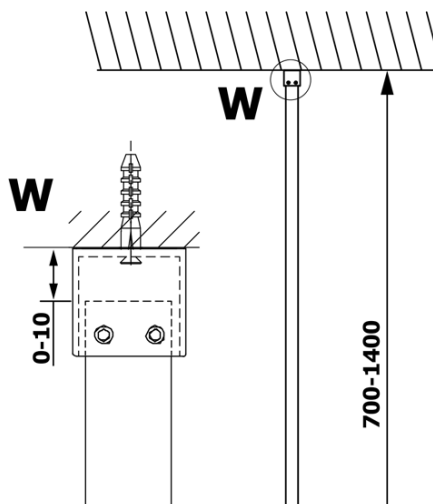

VARIO BLACK One-piece shower glass panel, wall-mount, smoked glass, 800 mm

Order code: GX1380GX1014

Basic information

Brand: Gelco
Series: VARIO

Size

Height: 2000 mm
Depth: 800 mm

Properties

Profile colour: Black matt
Shape: Single-wall fixed screen
Glass colour: Smoked glass
Glass finish: Coated glass
Glass thickness: 8 mm
Weight / Piece: 36.0 kg
Packaging: 2 Piece
Warranty: 3 years

VARIO BLACK One-piece shower glass panel, wall-mount, smoked glass, 800 mm

Technical sheet

| MODEL | A |
|--------|----------|
| GX1370 | 685-700 |
| GX1380 | 785-800 |
| GX1390 | 885-900 |
| GX1310 | 985-1000 |

VARIO BLACK One-piece shower glass panel, wall-mount, smoked glass, 800 mm

| MODEL | A |
|--------|-----------|
| GX1370 | 685-700 |
| GX1380 | 785-800 |
| GX1390 | 885-900 |
| GX1310 | 985-1000 |
| GX1311 | 1085-1100 |
| GX1312 | 1185-1200 |
| GX1313 | 1285-1300 |
| GX1314 | 1385-1400 |