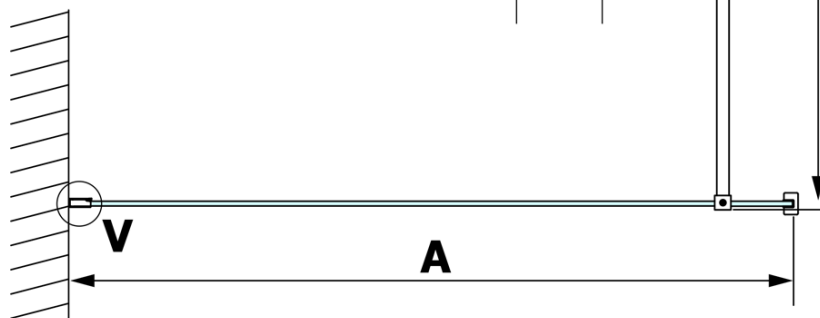

VARIO BLACK One-piece shower glass panel, wall-mount, smoked glass, 800 mm

Order code: GX1380GX1014

Basic information

Brand: Gelco
Series: VARIO

Size

Height: 2000 mm
Depth: 800 mm

Properties

Profile colour: Black matt
Shape: Single-wall fixed screen
Glass colour: Smoked glass
Glass finish: Coated glass
Glass thickness: 8 mm
Weight / Piece: 36.0 kg
Packaging: 2 Piece
Warranty: 3 years

VARIO BLACK One-piece shower glass panel, wall-mount, smoked glass, 800 mm

Technical sheet

| MODEL | A |
|--------|----------|
| GX1370 | 685-700 |
| GX1380 | 785-800 |
| GX1390 | 885-900 |
| GX1310 | 985-1000 |

VARIO BLACK One-piece shower glass panel, wall-mount, smoked glass, 800 mm

| MODEL | A |
|--------|-----------|
| GX1370 | 685-700 |
| GX1380 | 785-800 |
| GX1390 | 885-900 |
| GX1310 | 985-1000 |
| GX1311 | 1085-1100 |
| GX1312 | 1185-1200 |
| GX1313 | 1285-1300 |
| GX1314 | 1385-1400 |