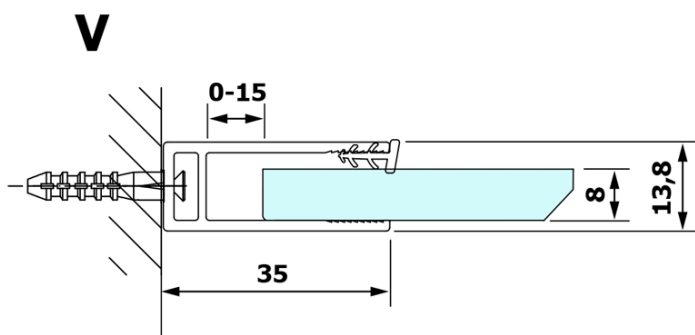

VARIO BLACK One-piece shower glass panel, wall-mount, smoked glass, 800 mm

Order code: GX1380GX1014

Basic information

Brand: Gelco
Series: VARIO

Size

Height: 2000 mm
Depth: 800 mm

Properties

Profile colour: Black matt
Shape: Single-wall fixed screen
Glass colour: Smoked glass
Glass finish: Coated glass
Glass thickness: 8 mm
Weight / Piece: 36.0 kg
Packaging: 2 Piece
Warranty: 3 years

VARIO BLACK One-piece shower glass panel, wall-mount, smoked glass, 800 mm

Technical sheet

| MODEL | A |
|--------|----------|
| GX1370 | 685-700 |
| GX1380 | 785-800 |
| GX1390 | 885-900 |
| GX1310 | 985-1000 |

VARIO BLACK One-piece shower glass panel, wall-mount, smoked glass, 800 mm

| MODEL | A |
|--------|-----------|
| GX1370 | 685-700 |
| GX1380 | 785-800 |
| GX1390 | 885-900 |
| GX1310 | 985-1000 |
| GX1311 | 1085-1100 |
| GX1312 | 1185-1200 |
| GX1313 | 1285-1300 |
| GX1314 | 1385-1400 |