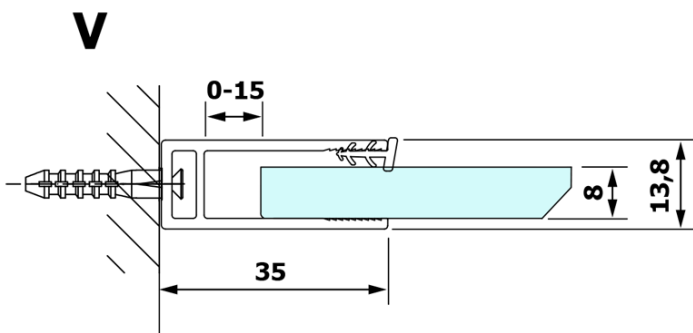

## Size

Height: 2000 mm  
Depth: 800 mm

## Properties

Profile colour: Black matt  
Shape: Single-wall fixed screen  
Glass colour: Smoked glass  
Glass finish: Coated glass  
Glass thickness: 8 mm  
Weight / Piece: 36.0 kg  
Packaging: 2 Piece  
Warranty: 3 years

**VARIO BLACK One-piece shower glass panel, wall-mount, smoked glass, 800 mm**

**Technical sheet**

| MODEL  | A        |
|--------|----------|
| GX1370 | 685-700  |
| GX1380 | 785-800  |
| GX1390 | 885-900  |
| GX1310 | 985-1000 |

**VARIO BLACK One-piece shower glass panel, wall-mount, smoked glass, 800 mm**

| MODEL  | A         |
|--------|-----------|
| GX1370 | 685-700   |
| GX1380 | 785-800   |
| GX1390 | 885-900   |
| GX1310 | 985-1000  |
| GX1311 | 1085-1100 |
| GX1312 | 1185-1200 |
| GX1313 | 1285-1300 |
| GX1314 | 1385-1400 |