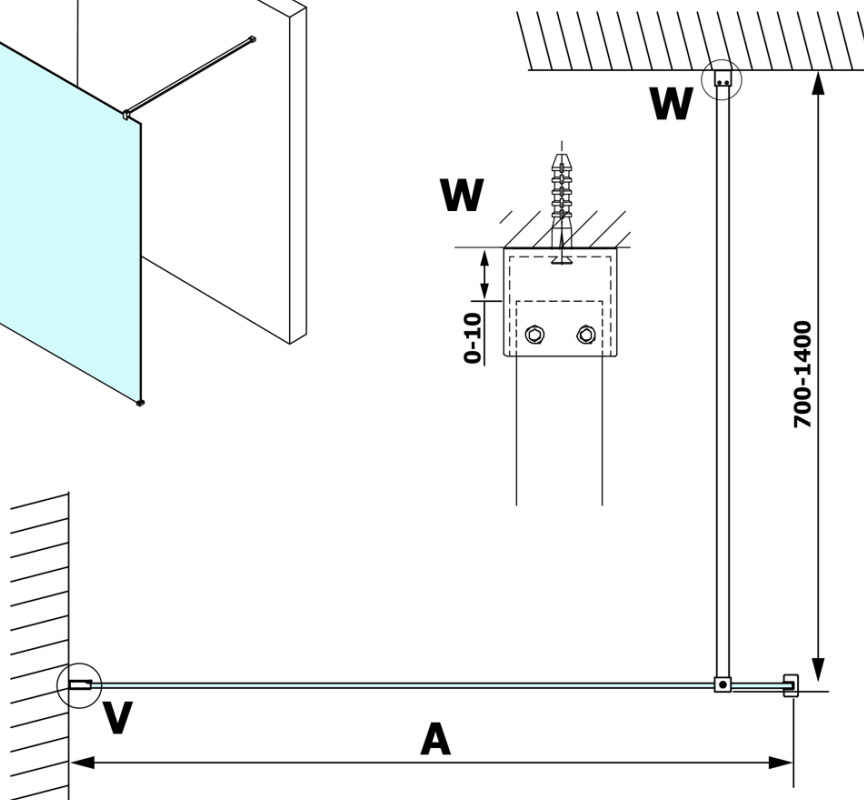

## Size

Height: 2000 mm  
Depth: 800 mm

**VARIO BLACK One-piece shower glass panel, wall-mount, smoked glass, 800 mm**

**Technical sheet**

| MODEL  | A        |
|--------|----------|
| GX1370 | 685-700  |
| GX1380 | 785-800  |
| GX1390 | 885-900  |
| GX1310 | 985-1000 |

**VARIO BLACK One-piece shower glass panel, wall-mount, smoked glass, 800 mm**

| MODEL  | A         |
|--------|-----------|
| GX1370 | 685-700   |
| GX1380 | 785-800   |
| GX1390 | 885-900   |
| GX1310 | 985-1000  |
| GX1311 | 1085-1100 |
| GX1312 | 1185-1200 |
| GX1313 | 1285-1300 |
| GX1314 | 1385-1400 |