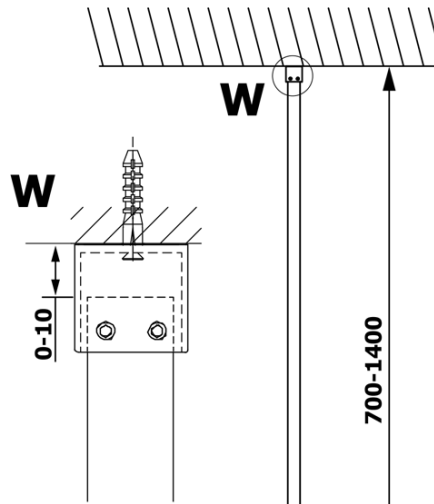

VARIO BLACK One-piece shower glass panel, wall-mount, smoked glass, 800 mm

Order code: GX1380GX1014

Basic information

Brand: Gelco
Series: VARIO

Size

Height: 2000 mm
Depth: 800 mm

Properties

Profile colour: Black matt
Shape: Single-wall fixed screen
Glass colour: Smoked glass
Glass finish: Coated glass
Glass thickness: 8 mm
Weight / Piece: 36.0 kg
Packaging: 2 Piece
Warranty: 3 years

VARIO BLACK One-piece shower glass panel, wall-mount, smoked glass, 800 mm

Technical sheet

MODEL	A
GX1370	685-700
GX1380	785-800
GX1390	885-900
GX1310	985-1000

VARIO BLACK One-piece shower glass panel, wall-mount, smoked glass, 800 mm

MODEL	A
GX1370	685-700
GX1380	785-800
GX1390	885-900
GX1310	985-1000
GX1311	1085-1100
GX1312	1185-1200
GX1313	1285-1300
GX1314	1385-1400