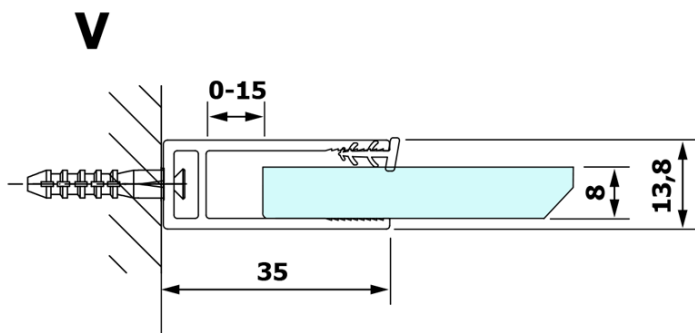

VARIO BLACK One-piece shower glass panel, wall-mount, smoked glass, 700 mm

Order code: GX1370GX1014

Basic information

Brand: Gelco
Series: VARIO

Size

Height: 2000 mm
Depth: 700 mm

Properties

Profile colour: Black matt
Shape: Single-wall fixed screen
Glass colour: Smoked glass
Glass finish: Coated glass
Glass thickness: 8 mm
Weight / Piece: 31.0 kg
Packaging: 2 Piece
Warranty: 3 years

VARIO BLACK One-piece shower glass panel, wall-mount, smoked glass, 700 mm

Technical sheet

MODEL	A
GX1370	685-700
GX1380	785-800
GX1390	885-900
GX1310	985-1000

VARIO BLACK One-piece shower glass panel, wall-mount, smoked glass, 700 mm

MODEL	A
GX1370	685-700
GX1380	785-800
GX1390	885-900
GX1310	985-1000
GX1311	1085-1100
GX1312	1185-1200
GX1313	1285-1300
GX1314	1385-1400