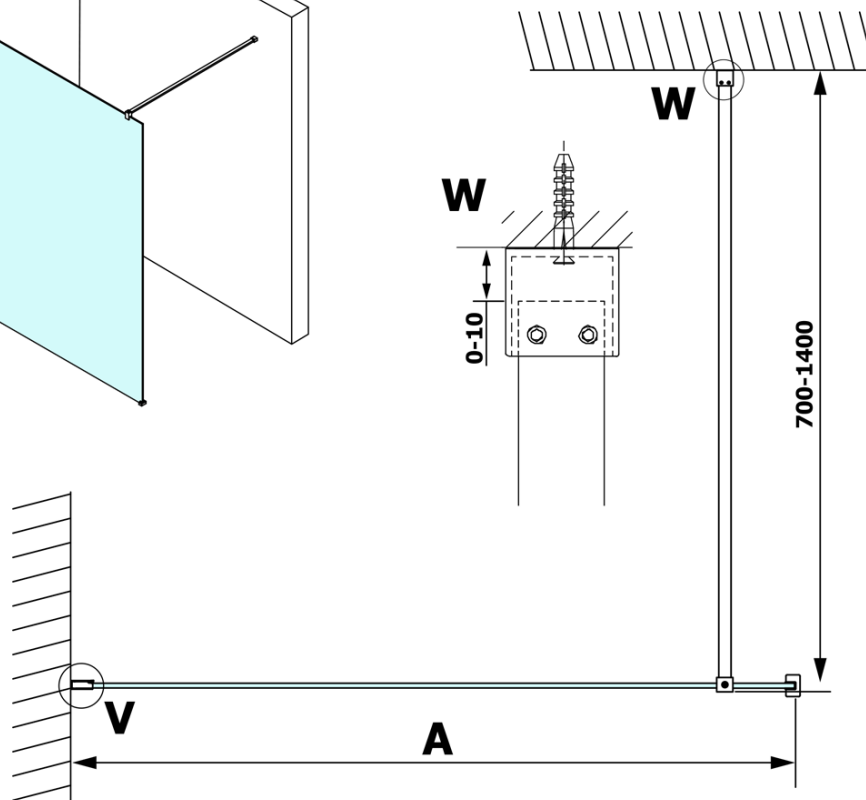

VARIO BLACK One-piece shower glass panel, wall-mount, smoked glass, 700 mm

Order code: GX1370GX1014

Basic information

Brand: Gelco
Series: VARIO

Size

Height: 2000 mm
Depth: 700 mm

Properties

Profile colour: Black matt
Shape: Single-wall fixed screen
Glass colour: Smoked glass
Glass finish: Coated glass
Glass thickness: 8 mm
Weight / Piece: 31.0 kg
Packaging: 2 Piece
Warranty: 3 years

VARIO BLACK One-piece shower glass panel, wall-mount, smoked glass, 700 mm

Technical sheet

MODEL	A
GX1370	685-700
GX1380	785-800
GX1390	885-900
GX1310	985-1000

VARIO BLACK One-piece shower glass panel, wall-mount, smoked glass, 700 mm

MODEL	A
GX1370	685-700
GX1380	785-800
GX1390	885-900
GX1310	985-1000
GX1311	1085-1100
GX1312	1185-1200
GX1313	1285-1300
GX1314	1385-1400