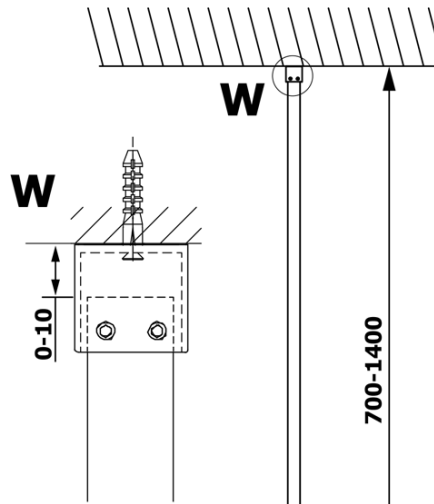

## Size

Height: 2000 mm  
Depth: 700 mm

**VARIO BLACK One-piece shower glass panel, wall-mount, smoked glass, 700 mm**

**Technical sheet**

MODEL	A
GX1370	685-700
GX1380	785-800
GX1390	885-900
GX1310	985-1000

**VARIO BLACK One-piece shower glass panel, wall-mount, smoked glass, 700 mm**