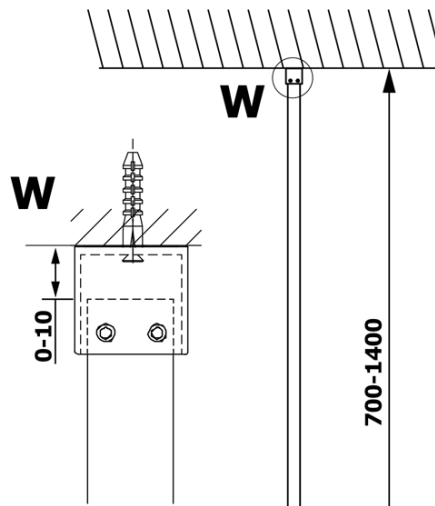

VARIO BLACK One-piece shower glass panel, wall-mount, smoked glass, 700 mm

Order code: GX1370GX1014

Basic information

Brand: Gelco
Series: VARIO

Size

Height: 2000 mm
Depth: 700 mm

Properties

Profile colour: Black matt
Shape: Single-wall fixed screen
Glass colour: Smoked glass
Glass finish: Coated glass
Glass thickness: 8 mm
Weight / Piece: 31.0 kg
Packaging: 2 Piece
Warranty: 3 years

VARIO BLACK One-piece shower glass panel, wall-mount, smoked glass, 700 mm

Technical sheet

MODEL	A
GX1370	685-700
GX1380	785-800
GX1390	885-900
GX1310	985-1000

VARIO BLACK One-piece shower glass panel, wall-mount, smoked glass, 700 mm

MODEL	A
GX1370	685-700
GX1380	785-800
GX1390	885-900
GX1310	985-1000
GX1311	1085-1100
GX1312	1185-1200
GX1313	1285-1300
GX1314	1385-1400