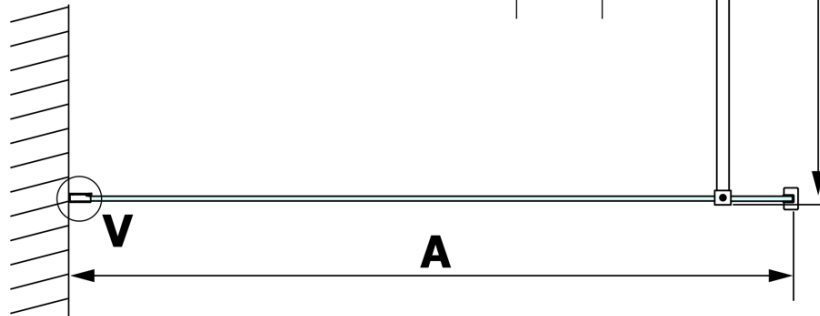

VARIO BLACK One-piece shower glass panel, wall-mount, smoked glass, 700 mm

Order code: GX1370GX1014

Basic information

Brand: Gelco
Series: VARIO

Size

Height: 2000 mm
Depth: 700 mm

Properties

Profile colour: Black matt
Shape: Single-wall fixed screen
Glass colour: Smoked glass
Glass finish: Coated glass
Glass thickness: 8 mm
Weight / Piece: 31.0 kg
Packaging: 2 Piece
Warranty: 3 years

VARIO BLACK One-piece shower glass panel, wall-mount, smoked glass, 700 mm

Technical sheet

MODEL	A
GX1370	685-700
GX1380	785-800
GX1390	885-900
GX1310	985-1000

VARIO BLACK One-piece shower glass panel, wall-mount, smoked glass, 700 mm

MODEL	A
GX1370	685-700
GX1380	785-800
GX1390	885-900
GX1310	985-1000
GX1311	1085-1100
GX1312	1185-1200
GX1313	1285-1300
GX1314	1385-1400