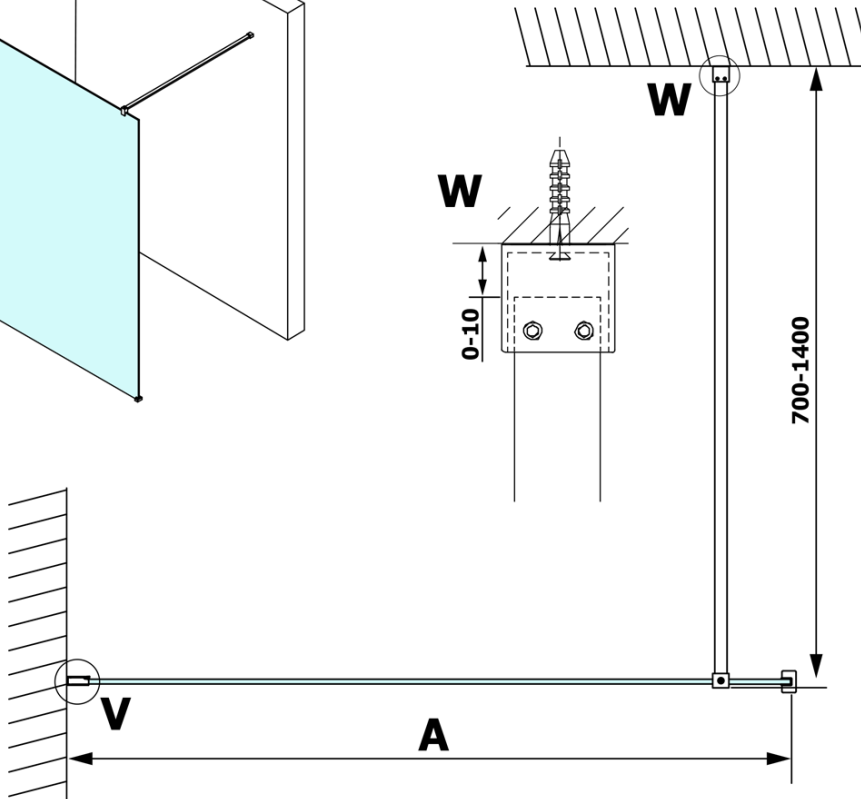

VARIO BLACK One-piece shower glass panel, wall-mount, smoked glass, 700 mm

Order code: GX1370GX1014

Basic information

Brand: Gelco
Series: VARIO

Size

Height: 2000 mm
Depth: 700 mm

Properties

Profile colour: Black matt
Shape: Single-wall fixed screen
Glass colour: Smoked glass
Glass finish: Coated glass
Glass thickness: 8 mm
Weight / Piece: 31.0 kg
Packaging: 2 Piece
Warranty: 3 years

VARIO BLACK One-piece shower glass panel, wall-mount, smoked glass, 700 mm

Technical sheet

MODEL	A
GX1370	685-700
GX1380	785-800
GX1390	885-900
GX1310	985-1000

VARIO BLACK One-piece shower glass panel, wall-mount, smoked glass, 700 mm

MODEL	A
GX1370	685-700
GX1380	785-800
GX1390	885-900
GX1310	985-1000
GX1311	1085-1100
GX1312	1185-1200
GX1313	1285-1300
GX1314	1385-1400