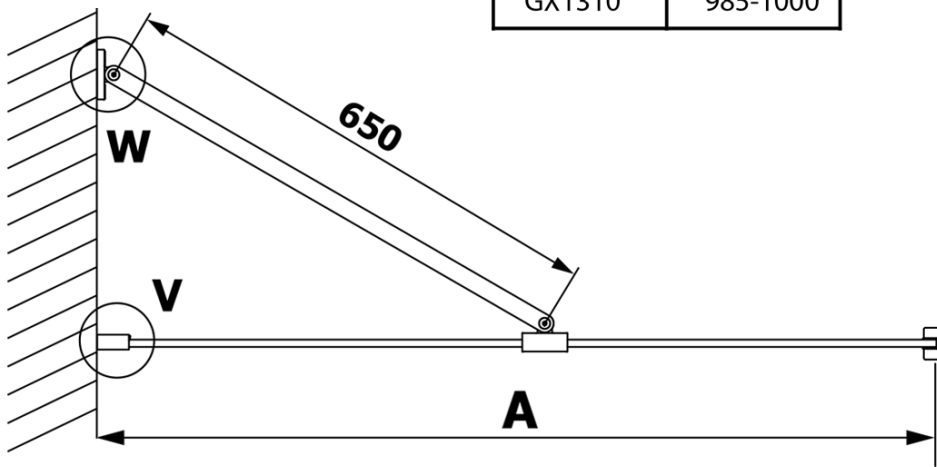

VARIO BLACK One-piece shower glass panel, wall-mount, smoked glass, 700 mm

Order code: GX1370GX1014

Basic information

Brand: Gelco
Series: VARIO

Size

Height: 2000 mm
Depth: 700 mm

Properties

Profile colour: Black matt
Shape: Single-wall fixed screen
Glass colour: Smoked glass
Glass finish: Coated glass
Glass thickness: 8 mm
Weight / Piece: 31.0 kg
Packaging: 2 Piece
Warranty: 3 years

VARIO BLACK One-piece shower glass panel, wall-mount, smoked glass, 700 mm

Technical sheet

MODEL	A
GX1370	685-700
GX1380	785-800
GX1390	885-900
GX1310	985-1000

VARIO BLACK One-piece shower glass panel, wall-mount, smoked glass, 700 mm

MODEL	A
GX1370	685-700
GX1380	785-800
GX1390	885-900
GX1310	985-1000
GX1311	1085-1100
GX1312	1185-1200
GX1313	1285-1300
GX1314	1385-1400