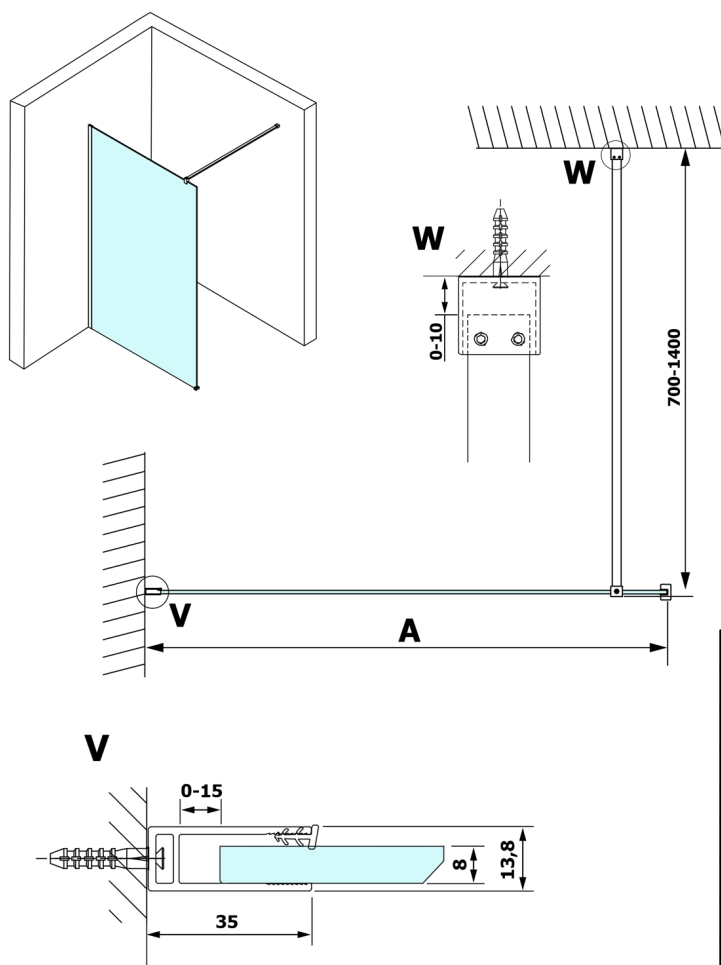

VARIO BLACK One-piece shower glass panel, wall-mount, smoked glass, 700 mm

Order code: GX1370GX1014

Size

Height: 2000 mm

Depth: 700 mm

Properties

Warranty: 3 years

Technical sheet

MODEL	A
GX1370	685-700
GX1380	785-800
GX1390	885-900
GX1310	985-1000

VARIO BLACK One-piece shower glass panel, wall-mount, smoked glass, 700 mm

MODEL	A
GX1370	685-700
GX1380	785-800
GX1390	885-900
GX1310	985-1000
GX1311	1085-1100
GX1312	1185-1200
GX1313	1285-1300
GX1314	1385-1400