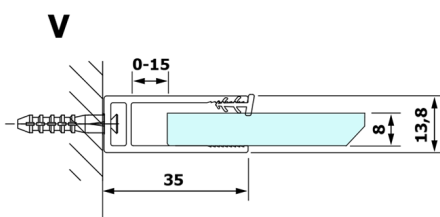

VARIO BLACK One-piece shower glass panel, wall-mount, smoked glass, 700 mm

Order code: GX1370GX1014

Size

Height: 2000 mm

Depth: 700 mm

Properties

Warranty: 3 years

Technical sheet

MODEL	A
GX1370	685-700
GX1380	785-800
GX1390	885-900
GX1310	985-1000

VARIO BLACK One-piece shower glass panel, wall-mount, smoked glass, 700 mm

MODEL	A
GX1370	685-700
GX1380	785-800
GX1390	885-900
GX1310	985-1000
GX1311	1085-1100
GX1312	1185-1200
GX1313	1285-1300
GX1314	1385-1400