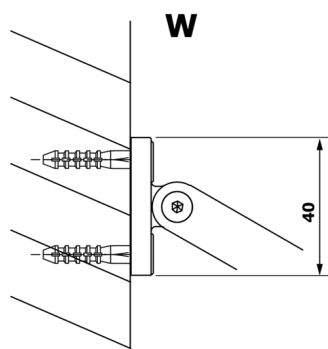

VARIO BLACK One-piece shower glass panel, wall-mount, smoked glass, 700 mm

Order code: GX1370GX1014

Size

Height: 2000 mm

Depth: 700 mm

Properties

Warranty: 3 years

Technical sheet

MODEL	A
GX1370	685-700
GX1380	785-800
GX1390	885-900
GX1310	985-1000

VARIO BLACK One-piece shower glass panel, wall-mount, smoked glass, 700 mm

MODEL	A
GX1370	685-700
GX1380	785-800
GX1390	885-900
GX1310	985-1000
GX1311	1085-1100
GX1312	1185-1200
GX1313	1285-1300
GX1314	1385-1400