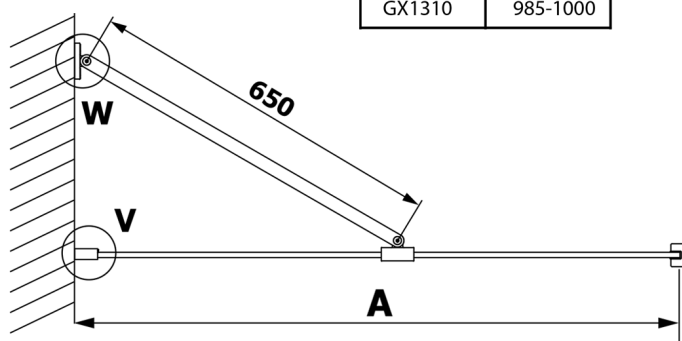

VARIO BLACK One-piece shower glass panel, wall-mount, smoked glass, 700 mm

Order code: GX1370GX1014

Size

Height: 2000 mm

Depth: 700 mm

Properties

Warranty: 3 years

Technical sheet

MODEL	A
GX1370	685-700
GX1380	785-800
GX1390	885-900
GX1310	985-1000

VARIO BLACK One-piece shower glass panel, wall-mount, smoked glass, 700 mm

MODEL	A
GX1370	685-700
GX1380	785-800
GX1390	885-900
GX1310	985-1000
GX1311	1085-1100
GX1312	1185-1200
GX1313	1285-1300
GX1314	1385-1400