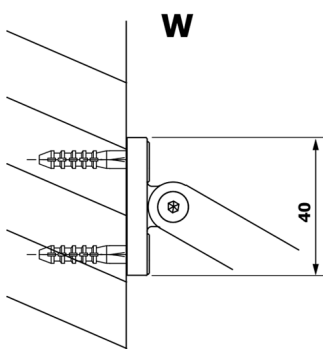

VARIO BLACK One-piece shower glass panel, wall-mount, smoked glass, 700 mm

Order code: GX1370GX1014

Size

Height: 2000 mm

Depth: 700 mm

Properties

Warranty: 3 years

Technical sheet

MODEL	A
GX1370	685-700
GX1380	785-800
GX1390	885-900
GX1310	985-1000

VARIO BLACK One-piece shower glass panel, wall-mount, smoked glass, 700 mm

MODEL	A
GX1370	685-700
GX1380	785-800
GX1390	885-900
GX1310	985-1000
GX1311	1085-1100
GX1312	1185-1200
GX1313	1285-1300
GX1314	1385-1400