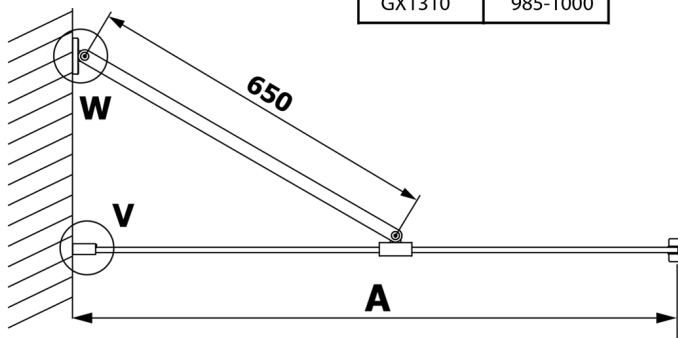

VARIO BLACK One-piece shower glass panel, wall-mount, smoked glass, 700 mm

Order code: GX1370GX1014

Size

Height: 2000 mm

Depth: 700 mm

Properties

Warranty: 3 years

Technical sheet

MODEL	A
GX1370	685-700
GX1380	785-800
GX1390	885-900
GX1310	985-1000

VARIO BLACK One-piece shower glass panel, wall-mount, smoked glass, 700 mm

MODEL	A
GX1370	685-700
GX1380	785-800
GX1390	885-900
GX1310	985-1000
GX1311	1085-1100
GX1312	1185-1200
GX1313	1285-1300
GX1314	1385-1400