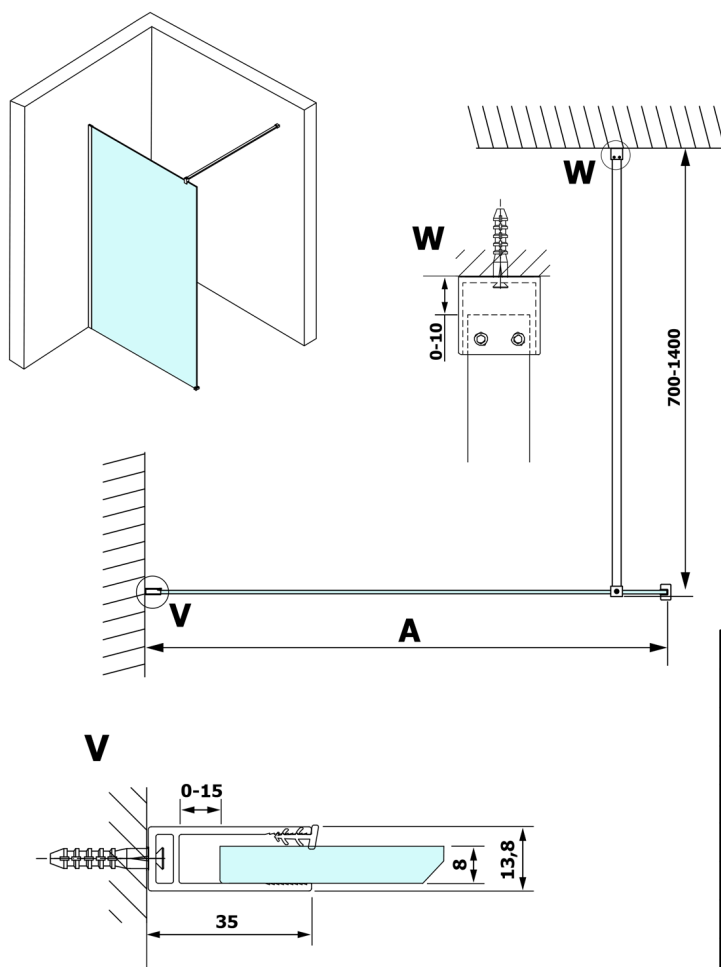

VARIO BLACK One-piece shower glass panel, wall-mount, smoked glass, 700 mm

Order code: GX1370GX1014

Size

Height: 2000 mm

Depth: 700 mm

Properties

Warranty: 3 years

Technical sheet

MODEL	A
GX1370	685-700
GX1380	785-800
GX1390	885-900
GX1310	985-1000

VARIO BLACK One-piece shower glass panel, wall-mount, smoked glass, 700 mm

MODEL	A
GX1370	685-700
GX1380	785-800
GX1390	885-900
GX1310	985-1000
GX1311	1085-1100
GX1312	1185-1200
GX1313	1285-1300
GX1314	1385-1400