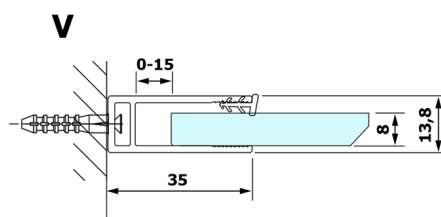

VARIO BLACK One-piece shower glass panel, wall-mount, smoked glass, 700 mm

Order code: GX1370GX1014

Size

Height: 2000 mm

Depth: 700 mm

Properties

Warranty: 3 years

Technical sheet

MODEL	A
GX1370	685-700
GX1380	785-800
GX1390	885-900
GX1310	985-1000

VARIO BLACK One-piece shower glass panel, wall-mount, smoked glass, 700 mm

MODEL	A
GX1370	685-700
GX1380	785-800
GX1390	885-900
GX1310	985-1000
GX1311	1085-1100
GX1312	1185-1200
GX1313	1285-1300
GX1314	1385-1400