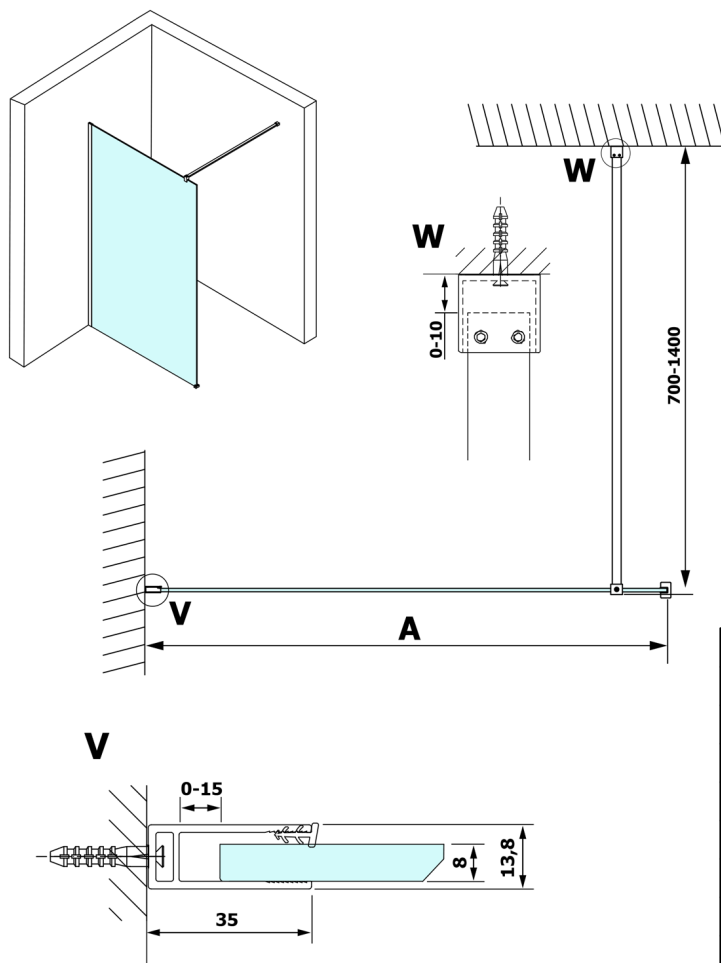

VARIO CHROME One-piece shower glass panel, wall-mount, matt glass, 1300 mm

Order code: GX1413GX1010

Size

Height: 2000 mm

Depth: 1300 mm

Properties

Warranty: 3 years

Technical sheet

MODEL	A
GX1470	685-700
GX1480	785-800
GX1490	885-900
GX1410	985-1000
GX1411	1085-1100
GX1412	1185-1200
GX1413	1285-1300
GX1414	1385-1400