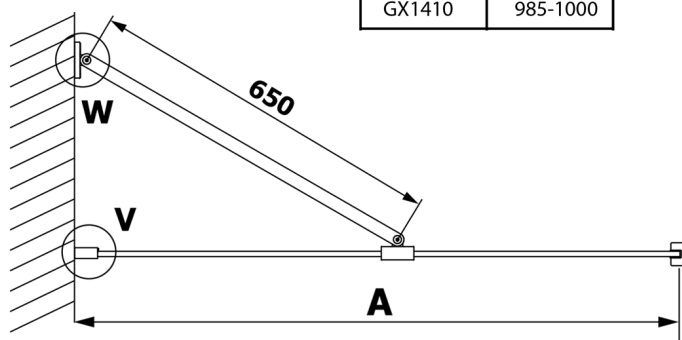

# VARIO CHROME One-piece shower glass panel, wall-mount, matt glass, 900 mm

Order code: GX1490GX1010

### Size

Height: 2000 mm

Depth: 900 mm

## Technical sheet

MODEL	A
GX1470	685-700
GX1480	785-800
GX1490	885-900
GX1410	985-1000

**VARIO CHROME One-piece shower glass panel, wall-mount, matt glass, 900 mm**

MODEL	A
GX1470	685-700
GX1480	785-800
GX1490	885-900
GX1410	985-1000
GX1411	1085-1100
GX1412	1185-1200
GX1413	1285-1300
GX1414	1385-1400