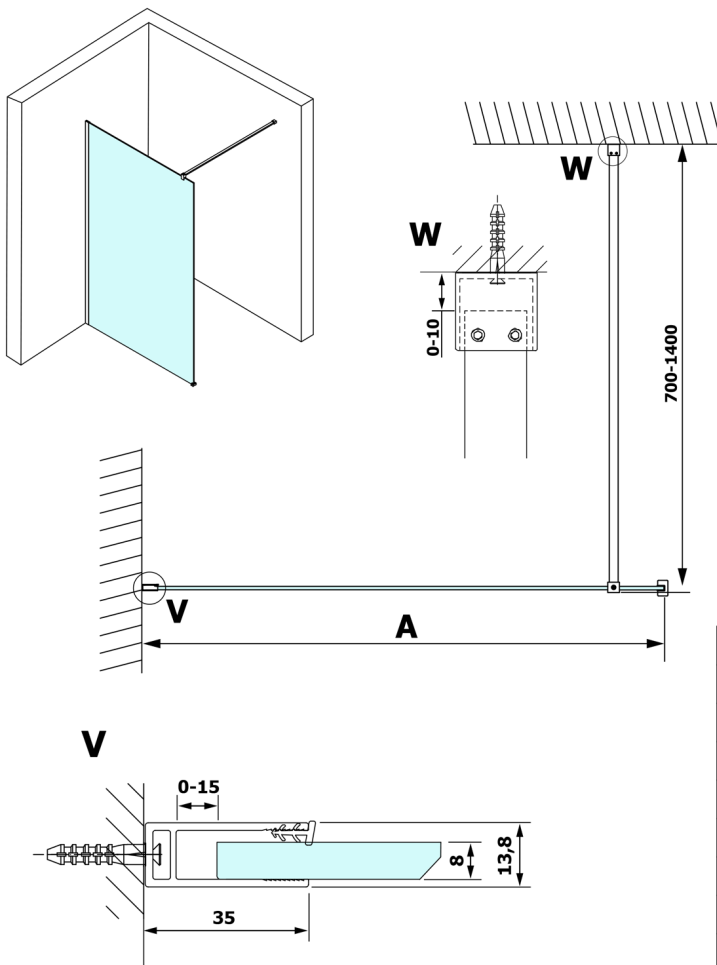

# VARIO CHROME One-piece shower glass panel, wall-mount, matt glass, 900 mm

Order code: GX1490GX1010

### Size

Height: 2000 mm

Depth: 900 mm

## Technical sheet

MODEL	A
GX1470	685-700
GX1480	785-800
GX1490	885-900
GX1410	985-1000

**VARIO CHROME One-piece shower glass panel, wall-mount, matt glass, 900 mm**

MODEL	A
GX1470	685-700
GX1480	785-800
GX1490	885-900
GX1410	985-1000
GX1411	1085-1100
GX1412	1185-1200
GX1413	1285-1300
GX1414	1385-1400