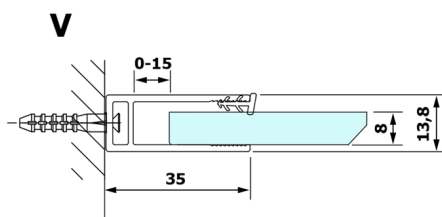

# VARIO CHROME One-piece shower glass panel, wall-mount, matt glass, 900 mm

Order code: GX1490GX1010

### Size

Height: 2000 mm

Depth: 900 mm

## Technical sheet

MODEL	A
GX1470	685-700
GX1480	785-800
GX1490	885-900
GX1410	985-1000

**VARIO CHROME One-piece shower glass panel, wall-mount, matt glass, 900 mm**

MODEL	A
GX1470	685-700
GX1480	785-800
GX1490	885-900
GX1410	985-1000
GX1411	1085-1100
GX1412	1185-1200
GX1413	1285-1300
GX1414	1385-1400