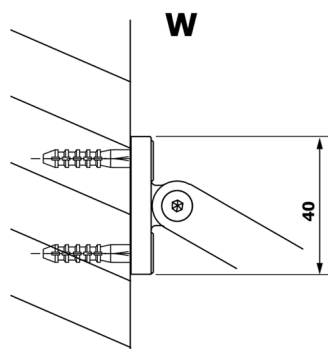

# VARIO CHROME One-piece shower glass panel, wall-mount, matt glass, 900 mm

Order code: GX1490GX1010

### Size

Height: 2000 mm

Depth: 900 mm

## Technical sheet

MODEL	A
GX1470	685-700
GX1480	785-800
GX1490	885-900
GX1410	985-1000

**VARIO CHROME One-piece shower glass panel, wall-mount, matt glass, 900 mm**

MODEL	A
GX1470	685-700
GX1480	785-800
GX1490	885-900
GX1410	985-1000
GX1411	1085-1100
GX1412	1185-1200
GX1413	1285-1300
GX1414	1385-1400